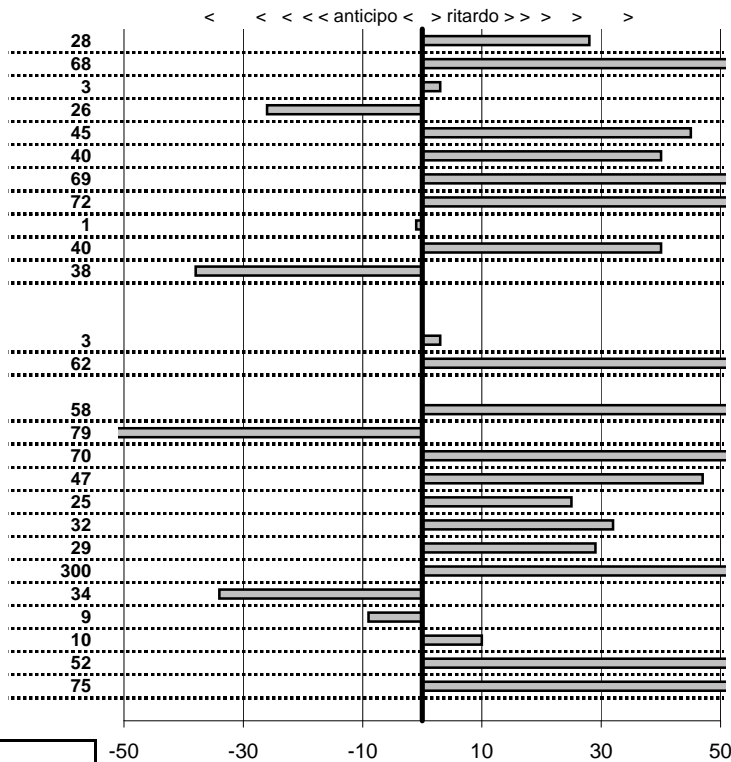

PC14-CAMPO STELLA	0:00:06,00	15:23:58,46	15:24:04,49	0:00:06,03
PC15-VALLOLINA Discr	0:09:39,00	15:24:04,49	15:33:44,11	0:09:39,62

PC17-VALLOLINA Discr	0:00:08,00	15:33:49,80	15:33:58,38	0:00:08,58
PC18-VALLOLINA Discr	0:00:10,00	15:33:58,38	15:34:07,59	0:00:09,21
PC19-CASCIA	0:35:59,00	15:34:07,59	16:10:07,29	0:35:59,70
PC20-CASCIA	0:00:05,00	16:10:07,29	16:10:12,76	0:00:05,47
PC21-CASCIA	0:00:06,00	16:10:12,76	16:10:19,01	0:00:06,25
PC22-PIAZZALE S.S. 6i	0:19:19,00	16:10:19,01	16:29:38,33	0:19:19,32
PC23-PIAZZALE S.S. 6i	0:00:07,00	16:29:38,33	16:29:45,62	0:00:07,29
PC24-VECCHIO HOTEL	0:51:59,00	16:29:45,62	17:31:20,76	0:61:35,14
PC25-VECCHIO HOTEL	0:00:08,00	17:31:20,76	17:31:28,42	0:00:07,66
PC26-VECCHIO HOTEL	0:00:06,00	17:31:28,42	17:31:34,33	0:00:05,91
PC27-VECCHIO HOTEL	0:00:09,00	17:31:34,33	17:31:43,43	0:00:09,10
PC28-VECCHIO HOTEL	0:00:05,00	17:31:43,43	17:31:48,95	0:00:05,52
PC29-SELVAROTONDA	0:04:45,00	17:31:48,95	17:36:34,70	0:04:45,75

Elaborazione dati a cura di CRONOVITERBO