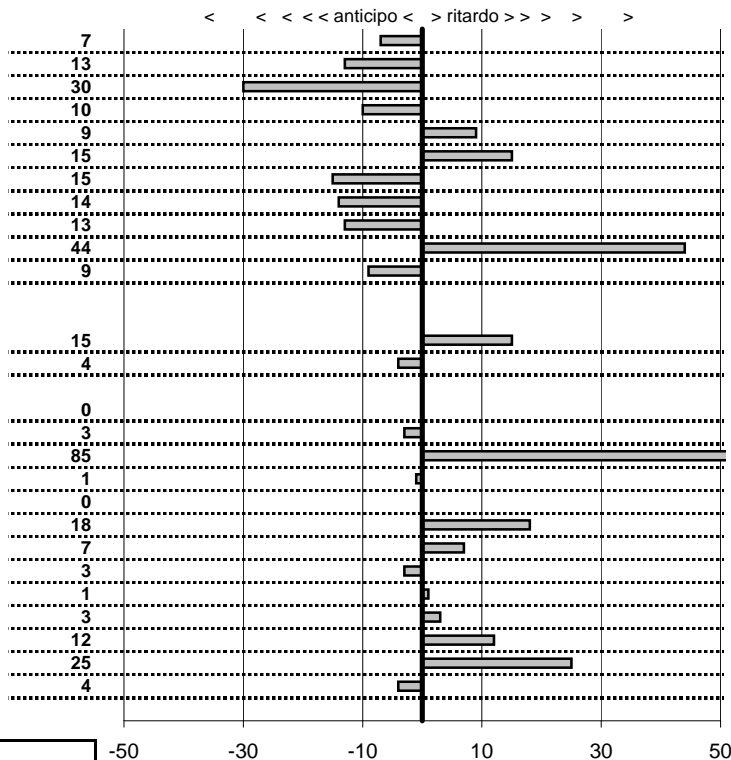

PC14-CAMPO STELLA	0:00:06,00	15:36:50,67	15:36:56,82	0:00:06,15
PC15-VALLOLINA Discr	0:09:39,00	15:36:56,82	15:46:35,78	0:09:38,96

PC17-VALLOLINA Discr	0:00:08,00	15:46:41,55	15:46:49,55	0:00:08,00
PC18-VALLOLINA Discr	0:00:10,00	15:46:49,55	15:46:59,52	0:00:09,97
PC19-CASCIA	0:35:59,00	15:46:59,52	16:22:59,37	0:35:59,85
PC20-CASCIA	0:00:05,00	16:22:59,37	16:23:04,36	0:00:04,99
PC21-CASCIA	0:00:06,00	16:23:04,36	16:23:10,36	0:00:06,00
PC22-PIAZZALE S.S. 6i	0:19:19,00	16:23:10,36	16:42:29,54	0:19:19,18
PC23-PIAZZALE S.S. 6i	0:00:07,00	16:42:29,54	16:42:36,61	0:00:07,07
PC24-VECCHIO HOTEL	0:51:59,00	16:42:36,61	17:34:35,58	0:51:58,97
PC25-VECCHIO HOTEL	0:00:08,00	17:34:35,58	17:34:43,59	0:00:08,01
PC26-VECCHIO HOTEL	0:00:06,00	17:34:43,59	17:34:49,62	0:00:06,03
PC27-VECCHIO HOTEL	0:00:09,00	17:34:49,62	17:34:58,74	0:00:09,12
PC28-VECCHIO HOTEL	0:00:05,00	17:34:58,74	17:35:03,99	0:00:05,25
PC29-SELVAROTOND/	0:04:45,00	17:35:03,99	17:39:48,95	0:04:44,96

Elaborazione dati a cura di CRONOVITERBO