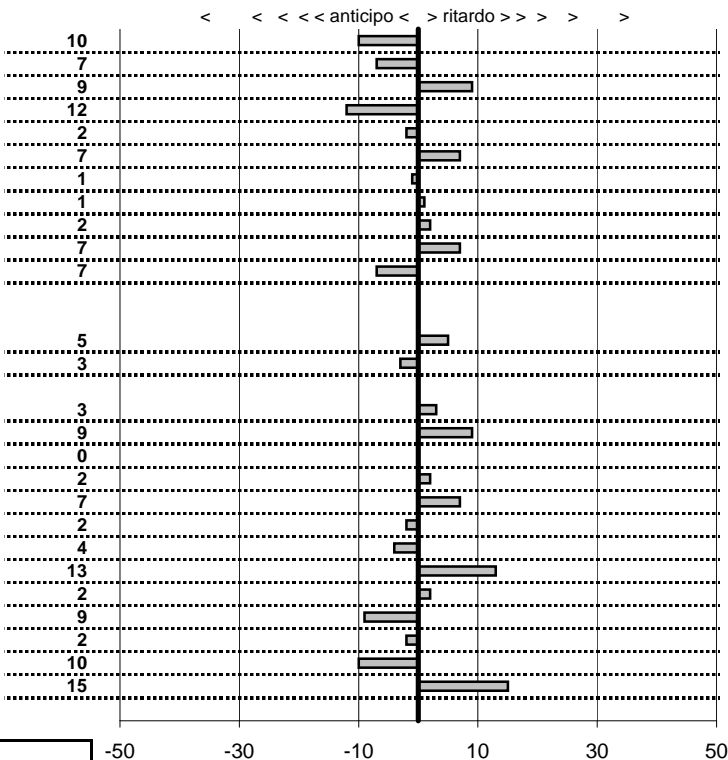

PC14-CAMPO STELLA	0:00:06,00	15:06:50,21	15:06:56,26	0:00:06,05
PC15-VALLOLINA Discr	0:09:39,00	15:06:56,26	15:16:35,23	0:09:38,97

PC17-VALLOLINA Discr	0:00:08,00	15:16:41,35	15:16:49,38	0:00:08,03
PC18-VALLOLINA Discr	0:00:10,00	15:16:49,38	15:16:59,47	0:00:10,09
PC19-CASCIA	0:35:59,00	15:16:59,47	15:52:58,47	0:35:59,00
PC20-CASCIA	0:00:05,00	15:52:58,47	15:53:03,49	0:00:05,02
PC21-CASCIA	0:00:06,00	15:53:03,49	15:53:09,56	0:00:06,07
PC22-PIAZZALE S.S. 6	0:19:19,00	15:53:09,56	16:12:28,54	0:19:18,98
PC23-PIAZZALE S.S. 6	0:00:07,00	16:12:28,54	16:12:35,50	0:00:06,96
PC24-VECCHIO HOTEL	0:51:59,00	16:12:35,50	17:04:34,63	0:51:59,13
PC25-VECCHIO HOTEL	0:00:08,00	17:04:34,63	17:04:42,65	0:00:08,02
PC26-VECCHIO HOTEL	0:00:06,00	17:04:42,65	17:04:48,56	0:00:05,91
PC27-VECCHIO HOTEL	0:00:09,00	17:04:48,56	17:04:57,54	0:00:08,98
PC28-VECCHIO HOTEL	0:00:05,00	17:04:57,54	17:05:02,44	0:00:04,90
PC29-SELVAROTONDA	0:04:45,00	17:05:02,44	17:09:47,59	0:04:45,15

Elaborazione dati a cura di CRONOVITERBO