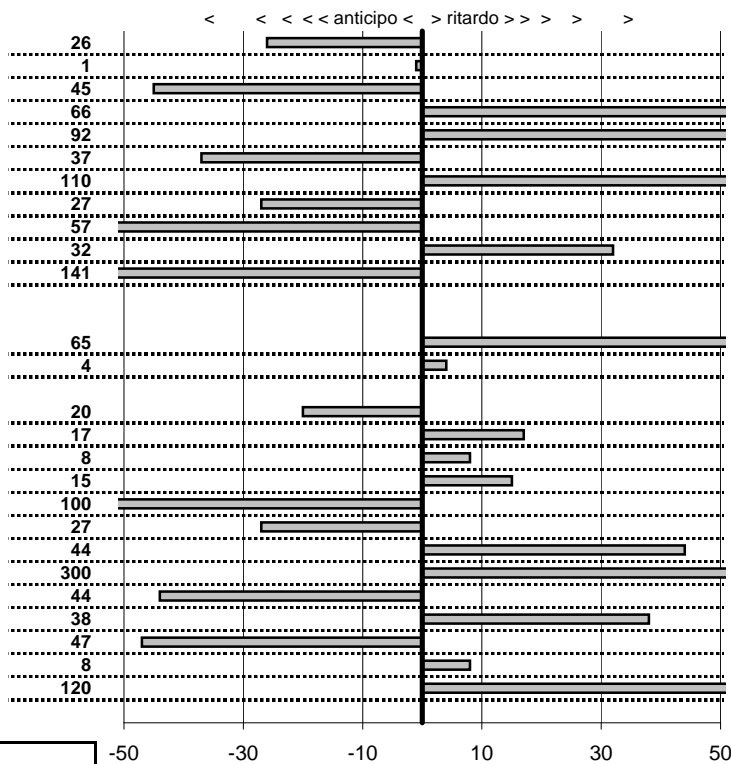

PC14-CAMPO STELLA	0:00:06,00	15:32:51,67	15:32:58,32	0:00:06,65
PC15-VALLOLINA Discr	0:09:39,00	15:32:58,32	15:42:37,36	0:09:39,04

PC17-VALLOLINA Discr	0:00:08,00	15:42:43,52	15:42:51,32	0:00:07,80
PC18-VALLOLINA Discr	0:00:10,00	15:42:51,32	15:43:01,49	0:00:10,17
PC19-CASCIA	0:35:59,00	15:43:01,49	16:19:00,57	0:35:59,08
PC20-CASCIA	0:00:05,00	16:19:00,57	16:19:05,72	0:00:05,15
PC21-CASCIA	0:00:06,00	16:19:05,72	16:19:10,72	0:00:05,00
PC22-PIAZZALE S.S. 6	0:19:19,00	16:19:10,72	16:38:29,45	0:19:18,73
PC23-PIAZZALE S.S. 6	0:00:07,00	16:38:29,45	16:38:36,89	0:00:07,44
PC24-VECCHIO HOTEL	0:51:59,00	16:38:36,89	17:36:47,43	0:58:10,54
PC25-VECCHIO HOTEL	0:00:08,00	17:36:47,43	17:36:54,99	0:00:07,56
PC26-VECCHIO HOTEL	0:00:06,00	17:36:54,99	17:37:01,37	0:00:06,38
PC27-VECCHIO HOTEL	0:00:09,00	17:37:01,37	17:37:09,90	0:00:08,53
PC28-VECCHIO HOTEL	0:00:05,00	17:37:09,90	17:37:14,98	0:00:05,08
PC29-SELVAROTONDA	0:04:45,00	17:37:14,98	17:42:01,18	0:04:46,20

Elaborazione dati a cura di CRONOVITERBO