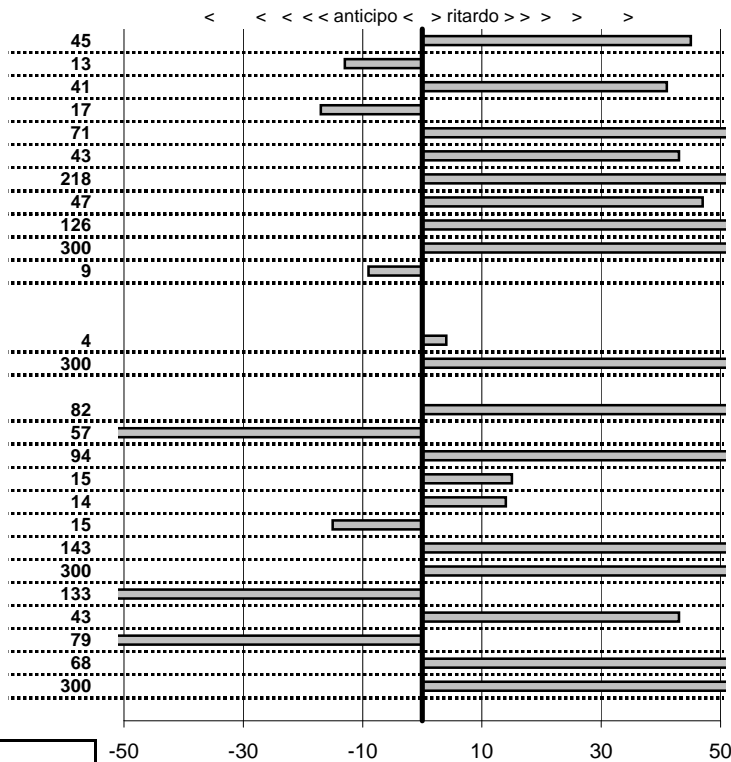

PC14-CAMPO STELLA	0:00:06,00	15:26:02,62	15:26:08,66	0:00:06,04
PC15-VALLOLINA Discr	0:09:39,00	15:26:08,66	15:36:20,55	0:10:11,89

PC17-VALLOLINA Discr	0:00:08,00	15:36:25,42	15:36:34,24	0:00:08,82
PC18-VALLOLINA Discr	0:00:10,00	15:36:34,24	15:36:43,67	0:00:09,43
PC19-CASCIA	0:35:59,00	15:36:43,67	16:12:43,61	0:35:59,94
PC20-CASCIA	0:00:05,00	16:12:43,61	16:12:48,76	0:00:05,15
PC21-CASCIA	0:00:06,00	16:12:48,76	16:12:54,90	0:00:06,14
PC22-PIAZZALE S.S. 6	0:19:19,00	16:12:54,90	16:32:13,75	0:19:18,85
PC23-PIAZZALE S.S. 6	0:00:07,00	16:32:13,75	16:32:22,18	0:00:08,43
PC24-VECCHIO HOTEL	0:51:59,00	16:32:22,18	17:40:10,68	0:67:48,50
PC25-VECCHIO HOTEL	0:00:08,00	17:40:10,68	17:40:17,35	0:00:06,67
PC26-VECCHIO HOTEL	0:00:06,00	17:40:17,35	17:40:23,78	0:00:06,43
PC27-VECCHIO HOTEL	0:00:09,00	17:40:23,78	17:40:31,99	0:00:08,21
PC28-VECCHIO HOTEL	0:00:05,00	17:40:31,99	17:40:37,67	0:00:05,68
PC29-SELVAROTONDA	0:04:45,00	17:40:37,67	00:00:00,00	10:60:37,67

Elaborazione dati a cura di CRONOVITERBO