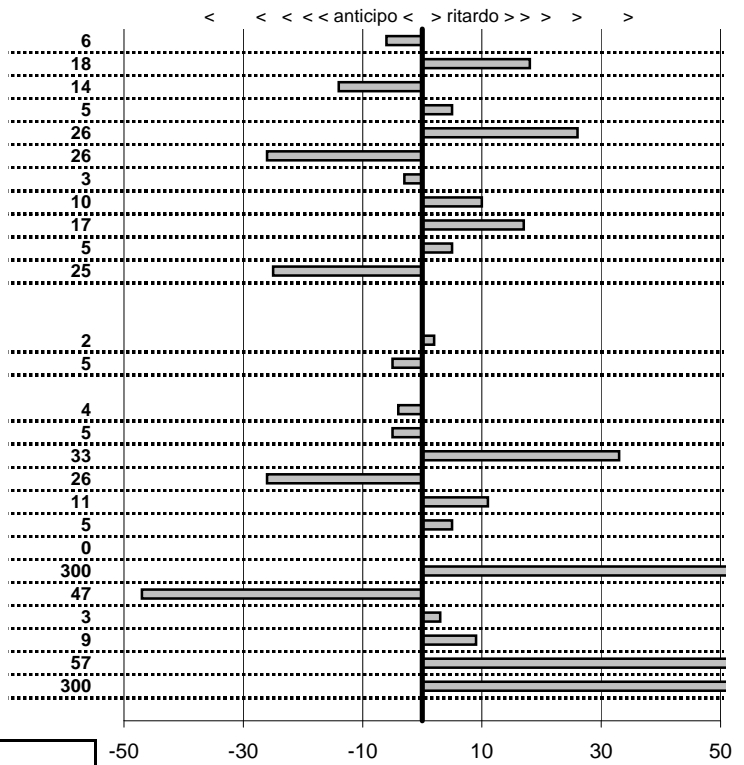

PC14-CAMPO STELLA	0:00:06,00	15:14:52,25	15:14:58,27	0:00:06,02
PC15-VALLOLINA Discr	0:09:39,00	15:14:58,27	15:24:37,22	0:09:38,95
PC17-VALLOLINA Discr	0:00:08,00	15:24:43,21	15:24:51,17	0:00:07,96
PC18-VALLOLINA Discr	0:00:10,00	15:24:51,17	15:25:01,12	0:00:09,95
PC19-CASCIA	0:35:59,00	15:25:01,12	16:01:00,45	0:35:59,33
PC20-CASCIA	0:00:05,00	16:01:00,45	16:01:05,19	0:00:04,74
PC21-CASCIA	0:00:06,00	16:01:05,19	16:01:11,30	0:00:06,11
PC22-PIAZZALE S.S. 6	0:19:19,00	16:01:11,30	16:20:30,35	0:19:19,05
PC23-PIAZZALE S.S. 6	0:00:07,00	16:20:30,35	16:20:37,35	0:00:07,00
PC24-VECCHIO HOTEL	0:51:59,00	16:20:37,35	17:16:46,57	0:56:09,22
PC25-VECCHIO HOTEL	0:00:08,00	17:16:46,57	17:16:54,10	0:00:07,53
PC26-VECCHIO HOTEL	0:00:06,00	17:16:54,10	17:17:00,13	0:00:06,03
PC27-VECCHIO HOTEL	0:00:09,00	17:17:00,13	17:17:09,22	0:00:09,09
PC28-VECCHIO HOTEL	0:00:05,00	17:17:09,22	17:17:14,79	0:00:05,57
PC29-SELVAROTONDA	0:04:45,00	17:17:14,79	00:00:00,00	10:37:14,79

Elaborazione dati a cura di CRONOVITERBO