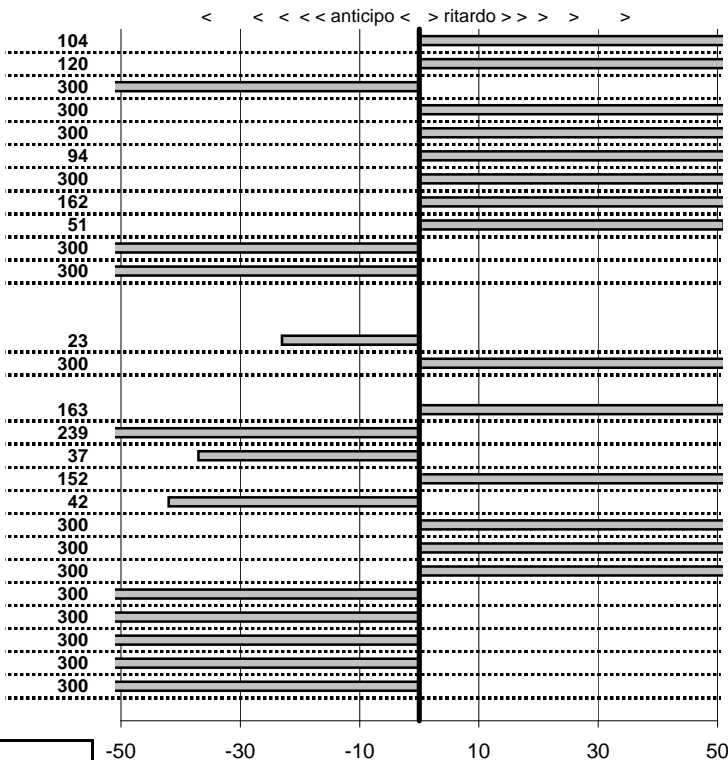

PC14-CAMPO STELLA	0:00:06,00	15:43:53,49	15:43:59,26	0:00:05,77
PC15-VALLOLINA Discr	0:09:39,00	15:43:59,26	15:53:43,41	0:09:44,15
PC17-VALLOLINA Discr	0:00:08,00	15:53:50,55	15:54:00,18	0:00:09,63
PC18-VALLOLINA Discr	0:00:10,00	15:54:00,18	15:54:07,79	0:00:07,61
PC19-CASCIA	0:35:59,00	15:54:07,79	16:30:06,42	0:35:58,63
PC20-CASCIA	0:00:05,00	16:30:06,42	16:30:12,94	0:00:06,52
PC21-CASCIA	0:00:06,00	16:30:12,94	16:30:18,52	0:00:05,58
PC22-PIAZZALE S.S. 6i	0:19:19,00	16:30:18,52	16:49:56,36	0:19:37,84
PC23-PIAZZALE S.S. 6i	0:00:07,00	16:49:56,36	16:50:06,36	0:00:10,00
PC24-VECCHIO HOTEL	0:51:59,00	16:50:06,36	00:00:00,00	10:10:06,36
PC25-VECCHIO HOTEL	0:00:08,00	00:00:00,00	00:00:00,00	0:00:00,00
PC26-VECCHIO HOTEL	0:00:06,00	00:00:00,00	00:00:00,00	0:00:00,00
PC27-VECCHIO HOTEL	0:00:09,00	00:00:00,00	00:00:00,00	0:00:00,00
PC28-VECCHIO HOTEL	0:00:05,00	00:00:00,00	00:00:00,00	0:00:00,00
PC29-SELVAROTONDA	0:04:45,00	00:00:00,00	00:00:00,00	0:00:00,00

Elaborazione dati a cura di CRONOVITERBO