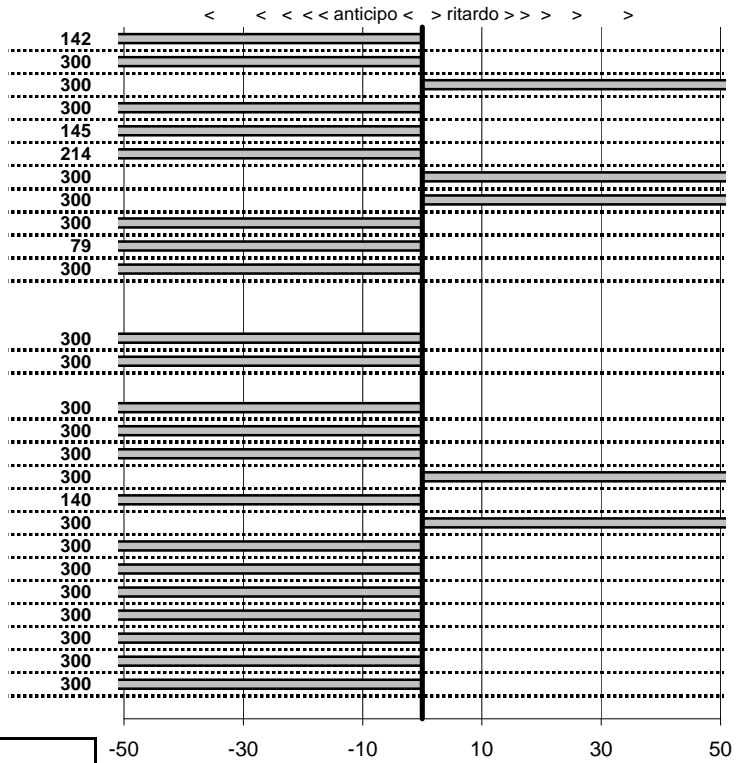

PC14-CAMPO STELLA	0:00:06,00	00:00:00,00	00:00:00,00	0:00:00,00
PC15-VALLOLINA Discr	0:09:39,00	00:00:00,00	00:00:00,00	0:00:00,00
PC17-VALLOLINA Discr	0:00:08,00	00:00:00,00	00:00:00,00	0:00:00,00
PC18-VALLOLINA Discr	0:00:10,00	00:00:00,00	00:00:00,00	0:00:00,00
PC19-CASCIA	0:35:59,00	00:00:00,00	00:00:00,00	0:00:00,00
PC20-CASCIA	0:00:05,00	16:41:08,96	16:41:17,59	0:00:08,63
PC21-CASCIA	0:00:06,00	16:41:17,59	16:41:22,19	0:00:04,60
PC22-PIAZZALE S.S. 6	0:19:19,00	16:41:22,19	00:00:00,00	10:01:22,19
PC23-PIAZZALE S.S. 6	0:00:07,00	00:00:00,00	00:00:00,00	0:00:00,00
PC24-VECCHIO HOTEL	0:51:59,00	00:00:00,00	00:00:00,00	0:00:00,00
PC25-VECCHIO HOTEL	0:00:08,00	00:00:00,00	00:00:00,00	0:00:00,00
PC26-VECCHIO HOTEL	0:00:06,00	00:00:00,00	00:00:00,00	0:00:00,00
PC27-VECCHIO HOTEL	0:00:09,00	00:00:00,00	00:00:00,00	0:00:00,00
PC28-VECCHIO HOTEL	0:00:05,00	00:00:00,00	00:00:00,00	0:00:00,00
PC29-SELVAROTOND/	0:04:45,00	00:00:00,00	00:00:00,00	0:00:00,00

Elaborazione dati a cura di CRONOVITERBO