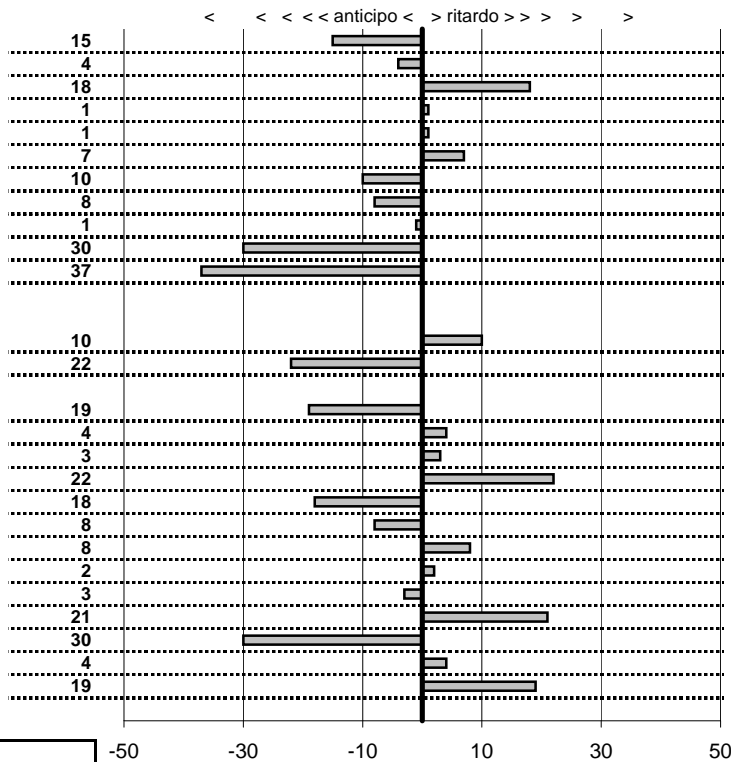

PC14-CAMPO STELLA	0:00:06,00	15:10:52,29	15:10:58,39	0:00:06,10
PC15-VALLOLINA Discr	0:09:39,00	15:10:58,39	15:20:37,17	0:09:38,78

PC17-VALLOLINA Discr	0:00:08,00	15:20:43,26	15:20:51,07	0:00:07,81
PC18-VALLOLINA Discr	0:00:10,00	15:20:51,07	15:21:01,11	0:00:10,04
PC19-CASCIA	0:35:59,00	15:21:01,11	15:57:00,14	0:35:59,03
PC20-CASCIA	0:00:05,00	15:57:00,14	15:57:05,36	0:00:05,22
PC21-CASCIA	0:00:06,00	15:57:05,36	15:57:11,18	0:00:05,82
PC22-PIAZZALE S.S. 6i	0:19:19,00	15:57:11,18	16:16:30,10	0:19:18,92
PC23-PIAZZALE S.S. 6i	0:00:07,00	16:16:30,10	16:16:37,18	0:00:07,08
PC24-VECCHIO HOTEL	0:51:59,00	16:16:37,18	17:08:36,20	0:51:59,02
PC25-VECCHIO HOTEL	0:00:08,00	17:08:36,20	17:08:44,17	0:00:07,97
PC26-VECCHIO HOTEL	0:00:06,00	17:08:44,17	17:08:50,38	0:00:06,21
PC27-VECCHIO HOTEL	0:00:09,00	17:08:50,38	17:08:59,08	0:00:08,70
PC28-VECCHIO HOTEL	0:00:05,00	17:08:59,08	17:09:04,12	0:00:05,04
PC29-SELVAROTOND/	0:04:45,00	17:09:04,12	17:13:49,31	0:04:45,19

Elaborazione dati a cura di CRONOVITERBO