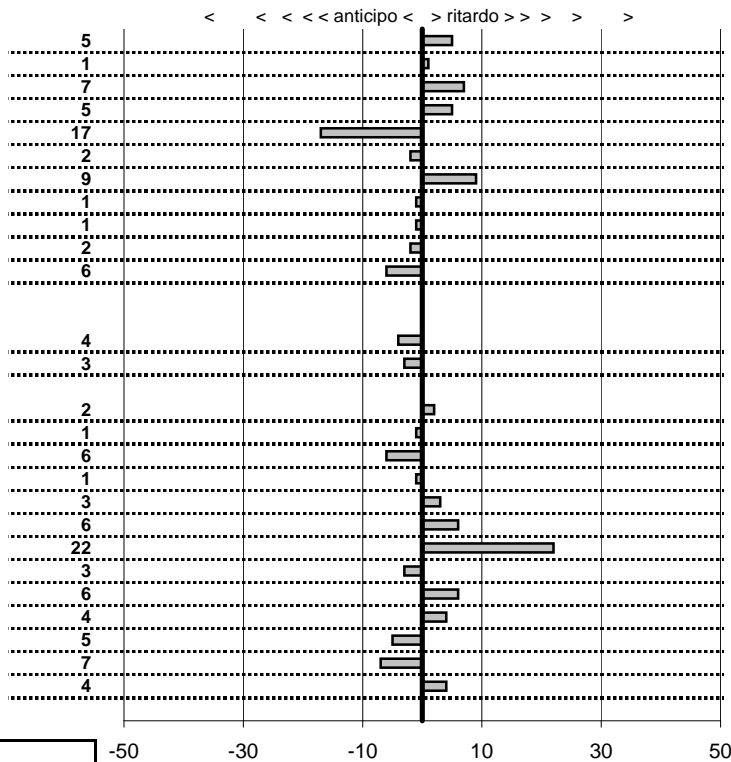

PC14-CAMPO STELLA	0:00:06,00	15:30:52,73	15:30:58,69	0:00:05,96
PC15-VALLOLINA Discr	0:09:39,00	15:30:58,69	15:40:37,66	0:09:38,97

PC17-VALLOLINA Discr	0:00:08,00	15:40:43,69	15:40:51,71	0:00:08,02
PC18-VALLOLINA Discr	0:00:10,00	15:40:51,71	15:41:01,70	0:00:09,99
PC19-CASCIA	0:35:59,00	15:41:01,70	16:17:00,64	0:35:58,94
PC20-CASCIA	0:00:05,00	16:17:00,64	16:17:05,63	0:00:04,99
PC21-CASCIA	0:00:06,00	16:17:05,63	16:17:11,66	0:00:06,03
PC22-PIAZZALE S.S. 6i	0:19:19,00	16:17:11,66	16:36:30,72	0:19:19,06
PC23-PIAZZALE S.S. 6i	0:00:07,00	16:36:30,72	16:36:37,94	0:00:07,22
PC24-VECCHIO HOTEL	0:51:59,00	16:36:37,94	17:28:36,91	0:51:58,97
PC25-VECCHIO HOTEL	0:00:08,00	17:28:36,91	17:28:44,97	0:00:08,06
PC26-VECCHIO HOTEL	0:00:06,00	17:28:44,97	17:28:51,01	0:00:06,04
PC27-VECCHIO HOTEL	0:00:09,00	17:28:51,01	17:28:59,96	0:00:08,95
PC28-VECCHIO HOTEL	0:00:05,00	17:28:59,96	17:29:04,89	0:00:04,93
PC29-SELVAROTOND/	0:04:45,00	17:29:04,89	17:33:49,93	0:04:45,04

Elaborazione dati a cura di CRONOVITERBO