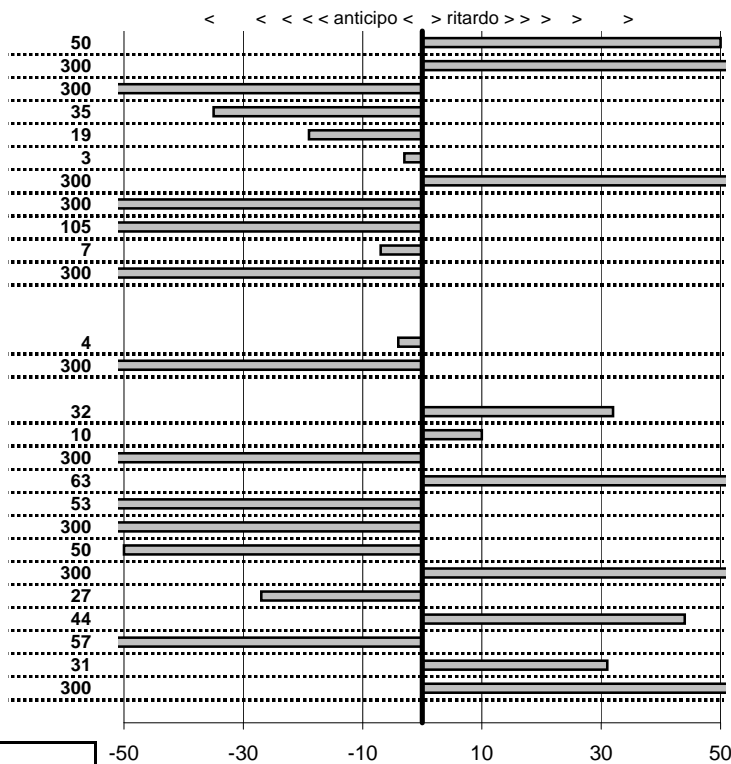

PC14-CAMPO STELLA	0:00:06,00	15:29:57,18	15:30:03,14	0:00:05,96
PC15-VALLOLINA Discr	0:09:39,00	15:30:03,14	15:35:45,90	0:05:42,76

PC17-VALLOLINA Discr	0:00:08,00	15:35:54,90	15:36:03,22	0:00:08,32
PC18-VALLOLINA Discr	0:00:10,00	15:36:03,22	15:36:13,32	0:00:10,10
PC19-CASCIA	0:35:59,00	15:36:13,32	16:10:32,91	0:34:19,59
PC20-CASCIA	0:00:05,00	16:10:32,91	16:10:38,54	0:00:05,63
PC21-CASCIA	0:00:06,00	16:10:38,54	16:10:44,01	0:00:05,47
PC22-PIAZZALE S.S. 6	0:19:19,00	16:10:44,01	16:29:50,92	0:19:06,91
PC23-PIAZZALE S.S. 6	0:00:07,00	16:29:50,92	16:29:57,42	0:00:06,50
PC24-VECCHIO HOTEL	0:51:59,00	16:29:57,42	17:39:35,03	0:69:37,61
PC25-VECCHIO HOTEL	0:00:08,00	17:39:35,03	17:39:42,76	0:00:07,73
PC26-VECCHIO HOTEL	0:00:06,00	17:39:42,76	17:39:49,20	0:00:06,44
PC27-VECCHIO HOTEL	0:00:09,00	17:39:49,20	17:39:57,63	0:00:08,43
PC28-VECCHIO HOTEL	0:00:05,00	17:39:57,63	17:40:02,94	0:00:05,31
PC29-SELVAROTOND/	0:04:45,00	17:40:02,94	00:00:00,00	10:60:02,94

Elaborazione dati a cura di CRONOVITERBO