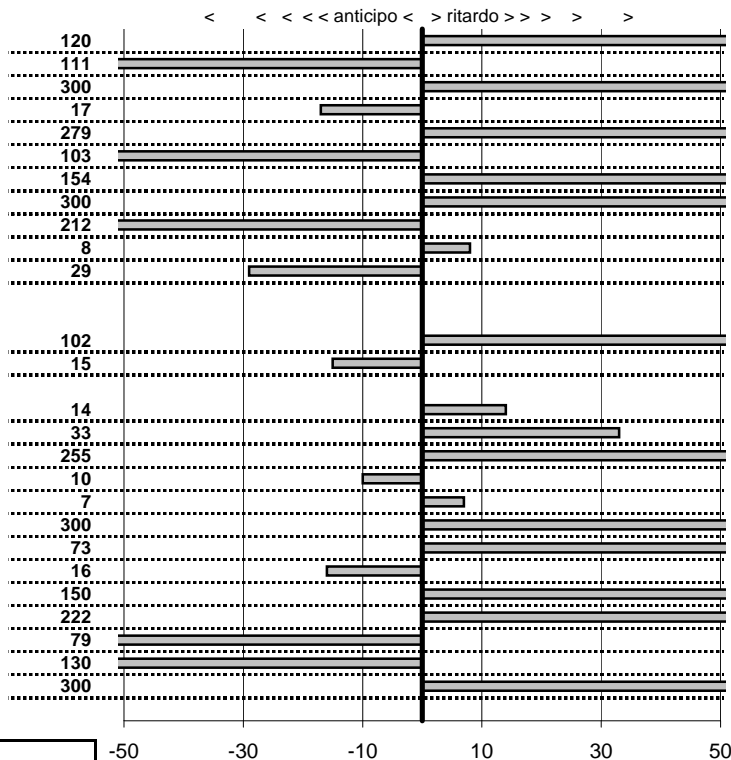

PC14-CAMPO STELLA	0:00:06,00	15:34:56,68	15:35:03,70	0:00:07,02
PC15-VALLOLINA Discr	0:09:39,00	15:35:03,70	15:44:42,55	0:09:38,85
PC17-VALLOLINA Discr	0:00:08,00	15:44:48,98	15:44:57,12	0:00:08,14
PC18-VALLOLINA Discr	0:00:10,00	15:44:57,12	15:45:07,45	0:00:10,33
PC19-CASCIA	0:35:59,00	15:45:07,45	16:21:09,00	0:36:01,55
PC20-CASCIA	0:00:05,00	16:21:09,00	16:21:13,90	0:00:04,90
PC21-CASCIA	0:00:06,00	16:21:13,90	16:21:19,97	0:00:06,07
PC22-PIAZZALE S.S. 6i	0:19:19,00	16:21:19,97	16:40:42,24	0:19:22,27
PC23-PIAZZALE S.S. 6i	0:00:07,00	16:40:42,24	16:40:49,97	0:00:07,73
PC24-VECCHIO HOTEL	0:51:59,00	16:40:49,97	17:32:48,81	0:51:58,84
PC25-VECCHIO HOTEL	0:00:08,00	17:32:48,81	17:32:58,31	0:00:09,50
PC26-VECCHIO HOTEL	0:00:06,00	17:32:58,31	17:33:06,53	0:00:08,22
PC27-VECCHIO HOTEL	0:00:09,00	17:33:06,53	17:33:14,74	0:00:08,21
PC28-VECCHIO HOTEL	0:00:05,00	17:33:14,74	17:33:18,44	0:00:03,70
PC29-SELVAROTONDA	0:04:45,00	17:33:18,44	17:38:39,73	0:05:21,29

Elaborazione dati a cura di CRONOVITERBO