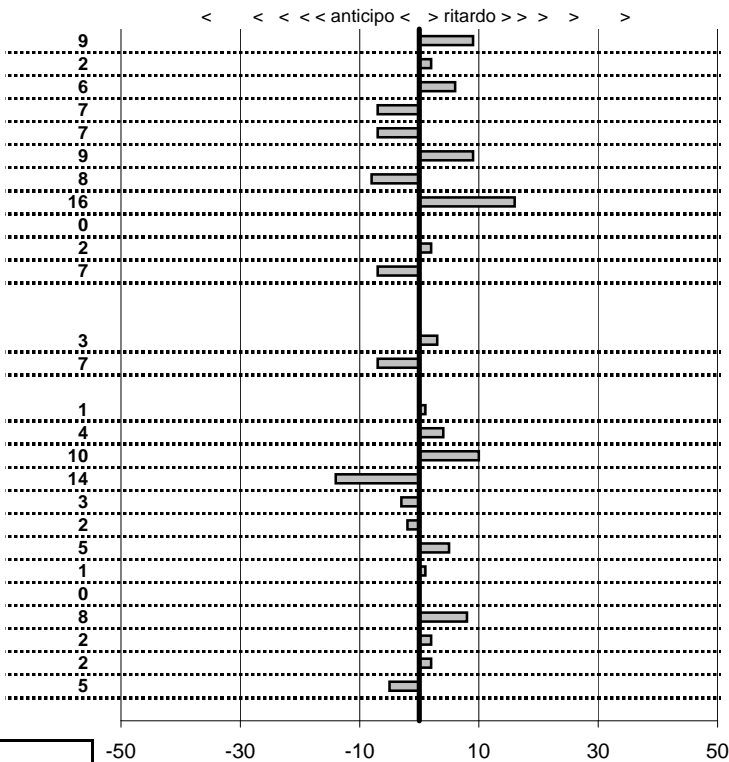

PC14-CAMPO STELLA	0:00:06,00	15:20:59,30	15:21:05,33	0:00:06,03
PC15-VALLOLINA Discr	0:09:39,00	15:21:05,33	15:30:44,26	0:09:38,93

PC17-VALLOLINA Discr	0:00:08,00	15:30:50,37	15:30:58,38	0:00:08,01
PC18-VALLOLINA Discr	0:00:10,00	15:30:58,38	15:31:08,42	0:00:10,04
PC19-CASCIA	0:35:59,00	15:31:08,42	16:07:07,52	0:35:59,10
PC20-CASCIA	0:00:05,00	16:07:07,52	16:07:12,38	0:00:04,86
PC21-CASCIA	0:00:06,00	16:07:12,38	16:07:18,35	0:00:05,97
PC22-PIAZZALE S.S. 6i	0:19:19,00	16:07:18,35	16:26:37,33	0:19:18,98
PC23-PIAZZALE S.S. 6i	0:00:07,00	16:26:37,33	16:26:44,38	0:00:07,05
PC24-VECCHIO HOTEL	0:51:59,00	16:26:44,38	17:18:43,39	0:51:59,01
PC25-VECCHIO HOTEL	0:00:08,00	17:18:43,39	17:18:51,39	0:00:08,00
PC26-VECCHIO HOTEL	0:00:06,00	17:18:51,39	17:18:57,47	0:00:06,08
PC27-VECCHIO HOTEL	0:00:09,00	17:18:57,47	17:19:06,49	0:00:09,02
PC28-VECCHIO HOTEL	0:00:05,00	17:19:06,49	17:19:11,51	0:00:05,02
PC29-SELVAROTOND/	0:04:45,00	17:19:11,51	17:23:56,46	0:04:44,95

Elaborazione dati a cura di CRONOVITERBO