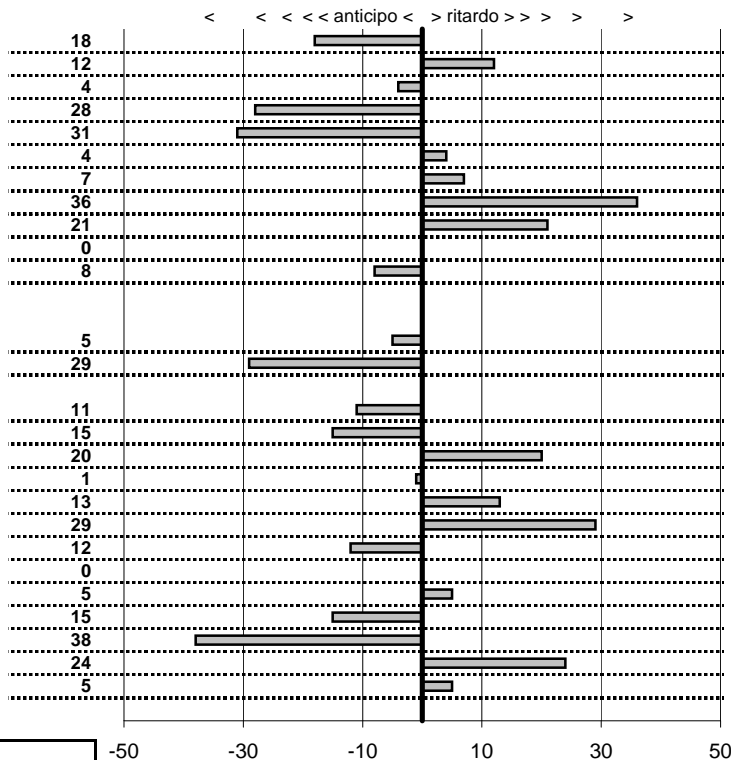

PC14-CAMPO STELLA	0:00:06,00	15:22:57,23	15:23:03,18	0:00:05,95
PC15-VALLOLINA Discr	0:09:39,00	15:23:03,18	15:32:41,89	0:09:38,71

PC17-VALLOLINA Discr	0:00:08,00	15:32:47,88	15:32:55,77	0:00:07,89
PC18-VALLOLINA Discr	0:00:10,00	15:32:55,77	15:33:05,62	0:00:09,85
PC19-CASCIA	0:35:59,00	15:33:05,62	16:09:04,82	0:35:59,20
PC20-CASCIA	0:00:05,00	16:09:04,82	16:09:09,81	0:00:04,99
PC21-CASCIA	0:00:06,00	16:09:09,81	16:09:15,94	0:00:06,13
PC22-PIAZZALE S.S. 6i	0:19:19,00	16:09:15,94	16:28:35,23	0:19:19,29
PC23-PIAZZALE S.S. 6i	0:00:07,00	16:28:35,23	16:28:42,11	0:00:06,88
PC24-VECCHIO HOTEL	0:51:59,00	16:28:42,11	17:20:41,11	0:51:59,00
PC25-VECCHIO HOTEL	0:00:08,00	17:20:41,11	17:20:49,16	0:00:08,05
PC26-VECCHIO HOTEL	0:00:06,00	17:20:49,16	17:20:55,01	0:00:05,85
PC27-VECCHIO HOTEL	0:00:09,00	17:20:55,01	17:21:03,63	0:00:08,62
PC28-VECCHIO HOTEL	0:00:05,00	17:21:03,63	17:21:08,87	0:00:05,24
PC29-SELVAROTOND/	0:04:45,00	17:21:08,87	17:25:53,92	0:04:45,05

Elaborazione dati a cura di CRONOVITERBO