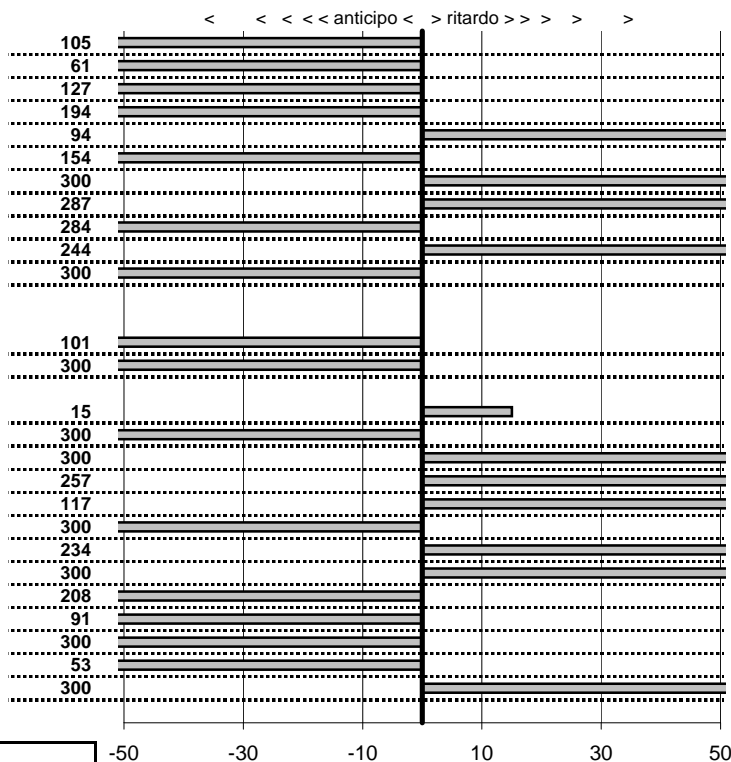

PC14-CAMPO STELLA	0:00:06,00	15:53:44,06	15:53:49,05	0:00:04,99
PC15-VALLOLINA Discr	0:09:39,00	15:53:49,05	16:03:19,30	0:09:30,25

PC17-VALLOLINA Discr	0:00:08,00	16:03:25,22	16:03:33,37	0:00:08,15
PC18-VALLOLINA Discr	0:00:10,00	16:03:33,37	16:03:37,31	0:00:03,94
PC19-CASCIA	0:35:59,00	16:03:37,31	16:39:50,63	0:36:13,32
PC20-CASCIA	0:00:05,00	16:39:50,63	16:39:58,20	0:00:07,57
PC21-CASCIA	0:00:06,00	16:39:58,20	16:40:05,37	0:00:07,17
PC22-PIAZZALE S.S. 6i	0:19:19,00	16:40:05,37	16:58:58,99	0:18:53,62
PC23-PIAZZALE S.S. 6i	0:00:07,00	16:58:58,99	16:59:08,33	0:00:09,34
PC24-VECCHIO HOTEL	0:51:59,00	16:59:08,33	17:51:25,50	0:52:17,17
PC25-VECCHIO HOTEL	0:00:08,00	17:51:25,50	17:51:31,42	0:00:05,92
PC26-VECCHIO HOTEL	0:00:06,00	17:51:31,42	17:51:36,51	0:00:05,09
PC27-VECCHIO HOTEL	0:00:09,00	17:51:36,51	17:51:41,93	0:00:05,42
PC28-VECCHIO HOTEL	0:00:05,00	17:51:41,93	17:51:46,40	0:00:04,47
PC29-SELVAROTOND/	0:04:45,00	17:51:46,40	17:56:54,61	0:05:08,21

Elaborazione dati a cura di CRONOVITERBO