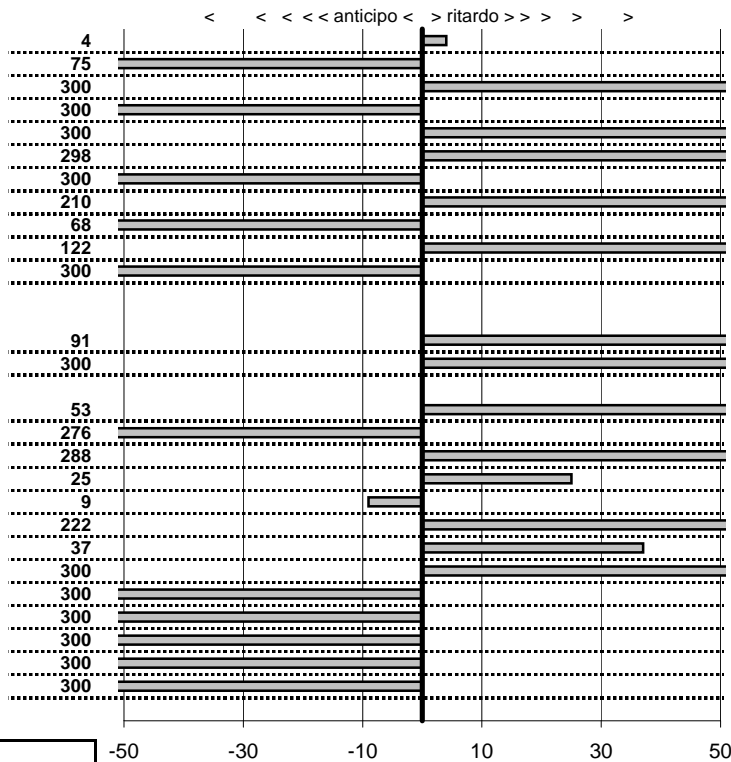

PC14-CAMPO STELLA	0:00:06,00	15:38:39,26	15:38:46,17	0:00:06,91
PC15-VALLOLINA Discr	0:09:39,00	15:38:46,17	15:48:37,27	0:09:51,10

PC17-VALLOLINA Discr	0:00:08,00	15:48:43,59	15:48:52,12	0:00:08,53
PC18-VALLOLINA Discr	0:00:10,00	15:48:52,12	15:48:59,36	0:00:07,24
PC19-CASCIA	0:35:59,00	15:48:59,36	16:25:01,24	0:36:01,88
PC20-CASCIA	0:00:05,00	16:25:01,24	16:25:06,49	0:00:05,25
PC21-CASCIA	0:00:06,00	16:25:06,49	16:25:12,40	0:00:05,91
PC22-PIAZZALE S.S. 6	0:19:19,00	16:25:12,40	16:44:33,62	0:19:21,22
PC23-PIAZZALE S.S. 6	0:00:07,00	16:44:33,62	16:44:40,99	0:00:07,37
PC24-VECCHIO HOTEL	0:51:59,00	16:44:40,99	00:00:00,00	10:04:40,99
PC25-VECCHIO HOTEL	0:00:08,00	00:00:00,00	00:00:00,00	0:00:00,00
PC26-VECCHIO HOTEL	0:00:06,00	00:00:00,00	00:00:00,00	0:00:00,00
PC27-VECCHIO HOTEL	0:00:09,00	00:00:00,00	00:00:00,00	0:00:00,00
PC28-VECCHIO HOTEL	0:00:05,00	00:00:00,00	00:00:00,00	0:00:00,00
PC29-SELVAROTONDA	0:04:45,00	00:00:00,00	00:00:00,00	0:00:00,00

Elaborazione dati a cura di CRONOVITERBO