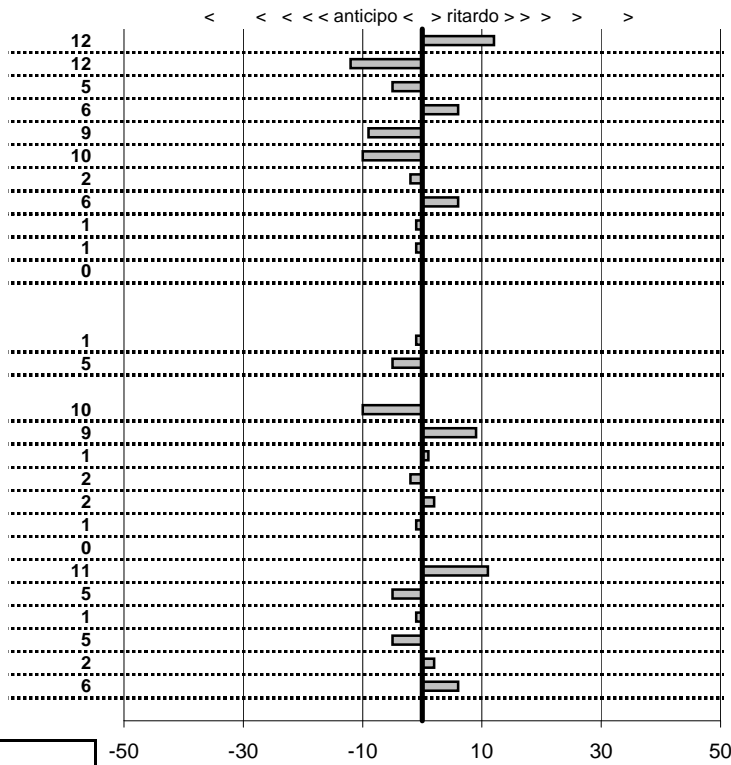

PC14-CAMPO STELLA	0:00:06,00	15:07:56,44	15:08:02,43	0:00:05,99
PC15-VALLOLINA Discr	0:09:39,00	15:08:02,43	15:17:41,38	0:09:38,95

PC17-VALLOLINA Discr	0:00:08,00	15:17:47,34	15:17:55,24	0:00:07,90
PC18-VALLOLINA Discr	0:00:10,00	15:17:55,24	15:18:05,33	0:00:10,09
PC19-CASCIA	0:35:59,00	15:18:05,33	15:54:04,34	0:35:59,01
PC20-CASCIA	0:00:05,00	15:54:04,34	15:54:09,32	0:00:04,98
PC21-CASCIA	0:00:06,00	15:54:09,32	15:54:15,34	0:00:06,02
PC22-PIAZZALE S.S. 6i	0:19:19,00	15:54:15,34	16:13:34,33	0:19:18,99
PC23-PIAZZALE S.S. 6i	0:00:07,00	16:13:34,33	16:13:41,33	0:00:07,00
PC24-VECCHIO HOTEL	0:51:59,00	16:13:41,33	17:05:40,44	0:51:59,11
PC25-VECCHIO HOTEL	0:00:08,00	17:05:40,44	17:05:48,39	0:00:07,95
PC26-VECCHIO HOTEL	0:00:06,00	17:05:48,39	17:05:54,38	0:00:05,99
PC27-VECCHIO HOTEL	0:00:09,00	17:05:54,38	17:06:03,33	0:00:08,95
PC28-VECCHIO HOTEL	0:00:05,00	17:06:03,33	17:06:08,35	0:00:05,02
PC29-SELVAROTOND/	0:04:45,00	17:06:08,35	17:10:53,41	0:04:45,06

Elaborazione dati a cura di CRONOVITERBO