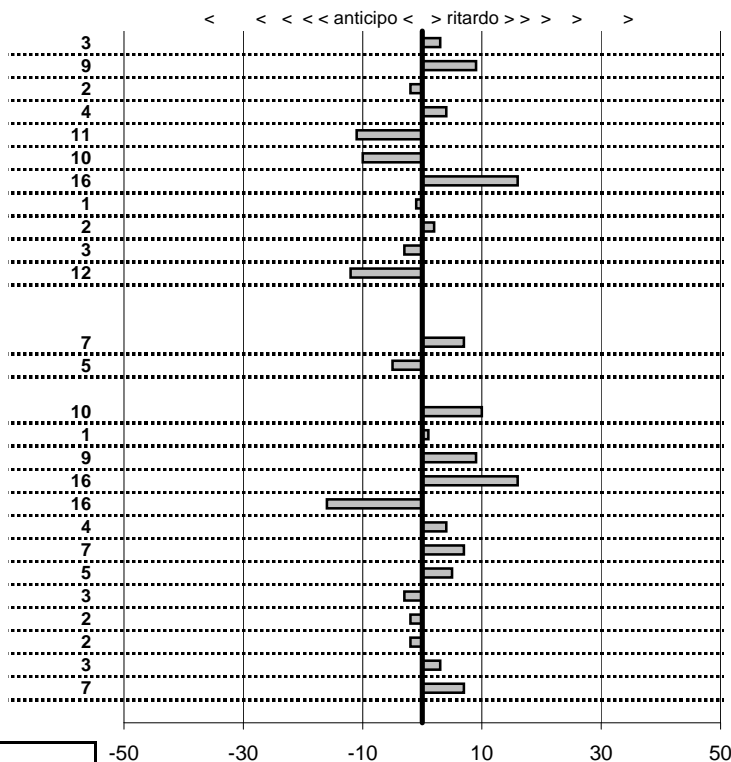

PC14-CAMPO STELLA	0:00:06,00	15:06:09,34	15:06:15,41	0:00:06,07
PC15-VALLOLINA Discr	0:09:39,00	15:06:15,41	15:15:54,36	0:09:38,95

PC17-VALLOLINA Discr	0:00:08,00	15:16:00,41	15:16:08,51	0:00:08,10
PC18-VALLOLINA Discr	0:00:10,00	15:16:08,51	15:16:18,52	0:00:10,01
PC19-CASCIA	0:35:59,00	15:16:18,52	15:52:17,61	0:35:59,09
PC20-CASCIA	0:00:05,00	15:52:17,61	15:52:22,77	0:00:05,16
PC21-CASCIA	0:00:06,00	15:52:22,77	15:52:28,61	0:00:05,84
PC22-PIAZZALE S.S. 6i	0:19:19,00	15:52:28,61	16:11:47,65	0:19:19,04
PC23-PIAZZALE S.S. 6i	0:00:07,00	16:11:47,65	16:11:54,72	0:00:07,07
PC24-VECCHIO HOTEL	0:51:59,00	16:11:54,72	17:03:53,77	0:51:59,05
PC25-VECCHIO HOTEL	0:00:08,00	17:03:53,77	17:04:01,74	0:00:07,97
PC26-VECCHIO HOTEL	0:00:06,00	17:04:01,74	17:04:07,72	0:00:05,98
PC27-VECCHIO HOTEL	0:00:09,00	17:04:07,72	17:04:16,70	0:00:08,98
PC28-VECCHIO HOTEL	0:00:05,00	17:04:16,70	17:04:21,73	0:00:05,03
PC29-SELVAROTOND/	0:04:45,00	17:04:21,73	17:09:06,80	0:04:45,07

Elaborazione dati a cura di CRONOVITERBO