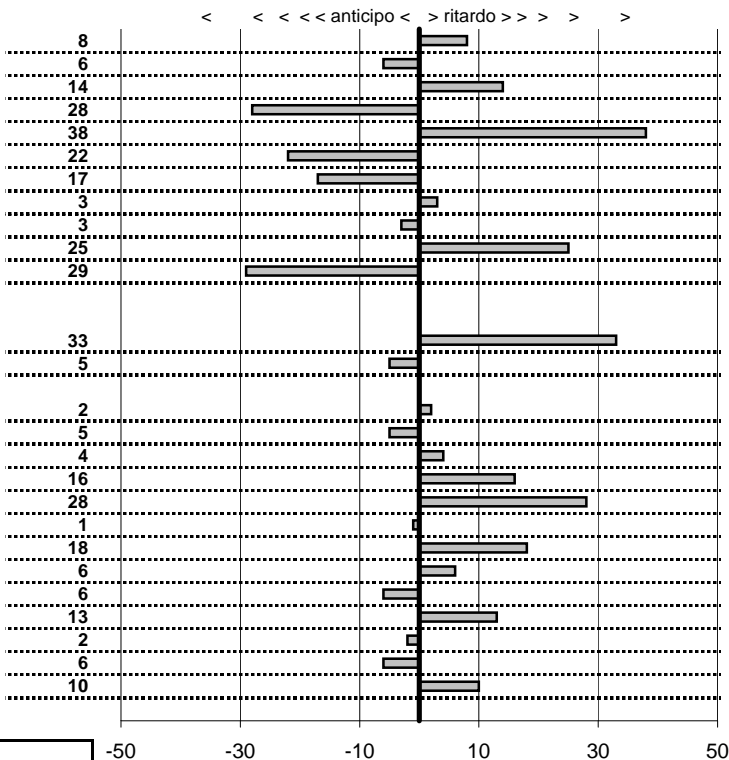

PC14-CAMPO STELLA	0:00:06,00	15:52:58,43	15:53:04,76	0:00:06,33
PC15-VALLOLINA Discr	0:09:39,00	15:53:04,76	16:02:43,71	0:09:38,95
PC17-VALLOLINA Discr	0:00:08,00	16:02:49,52	16:02:57,54	0:00:08,02
PC18-VALLOLINA Discr	0:00:10,00	16:02:57,54	16:03:07,49	0:00:09,95
PC19-CASCIA	0:35:59,00	16:03:07,49	16:39:06,53	0:35:59,04
PC20-CASCIA	0:00:05,00	16:39:06,53	16:39:11,69	0:00:05,16
PC21-CASCIA	0:00:06,00	16:39:11,69	16:39:17,97	0:00:06,28
PC22-PIAZZALE S.S. 6i	0:19:19,00	16:39:17,97	16:58:36,96	0:19:18,99
PC23-PIAZZALE S.S. 6i	0:00:07,00	16:58:36,96	16:58:44,14	0:00:07,18
PC24-VECCHIO HOTEL	0:51:59,00	16:58:44,14	17:50:43,20	0:51:59,06
PC25-VECCHIO HOTEL	0:00:08,00	17:50:43,20	17:50:51,14	0:00:07,94
PC26-VECCHIO HOTEL	0:00:06,00	17:50:51,14	17:50:57,27	0:00:06,13
PC27-VECCHIO HOTEL	0:00:09,00	17:50:57,27	17:51:06,25	0:00:08,98
PC28-VECCHIO HOTEL	0:00:05,00	17:51:06,25	17:51:11,19	0:00:04,94
PC29-SELVAROTOND/	0:04:45,00	17:51:11,19	17:55:56,29	0:04:45,10

Elaborazione dati a cura di CRONOVITERBO