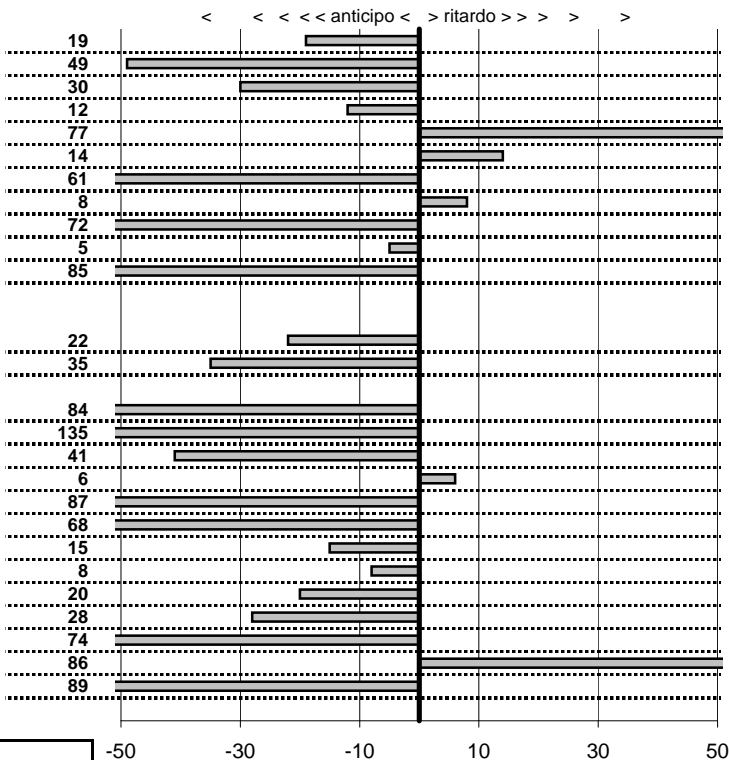

PC14-CAMPO STELLA	0:00:06,00	15:40:50,10	15:40:55,88	0:00:05,78
PC15-VALLOLINA Discr	0:09:39,00	15:40:55,88	15:50:34,53	0:09:38,65

PC17-VALLOLINA Discr	0:00:08,00	15:50:40,31	15:50:47,47	0:00:07,16
PC18-VALLOLINA Discr	0:00:10,00	15:50:47,47	15:50:56,12	0:00:08,65
PC19-CASCIA	0:35:59,00	15:50:56,12	16:26:54,71	0:35:58,59
PC20-CASCIA	0:00:05,00	16:26:54,71	16:26:59,77	0:00:05,06
PC21-CASCIA	0:00:06,00	16:26:59,77	16:27:04,90	0:00:05,13
PC22-PIAZZALE S.S. 6i	0:19:19,00	16:27:04,90	16:46:23,22	0:19:18,32
PC23-PIAZZALE S.S. 6i	0:00:07,00	16:46:23,22	16:46:30,07	0:00:06,85
PC24-VECCHIO HOTEL	0:51:59,00	16:46:30,07	17:38:28,99	0:51:58,92
PC25-VECCHIO HOTEL	0:00:08,00	17:38:28,99	17:38:36,79	0:00:07,80
PC26-VECCHIO HOTEL	0:00:06,00	17:38:36,79	17:38:42,51	0:00:05,72
PC27-VECCHIO HOTEL	0:00:09,00	17:38:42,51	17:38:50,77	0:00:08,26
PC28-VECCHIO HOTEL	0:00:05,00	17:38:50,77	17:38:56,63	0:00:05,86
PC29-SELVAROTONDA	0:04:45,00	17:38:56,63	17:43:40,74	0:04:44,11

Elaborazione dati a cura di CRONOVITERBO