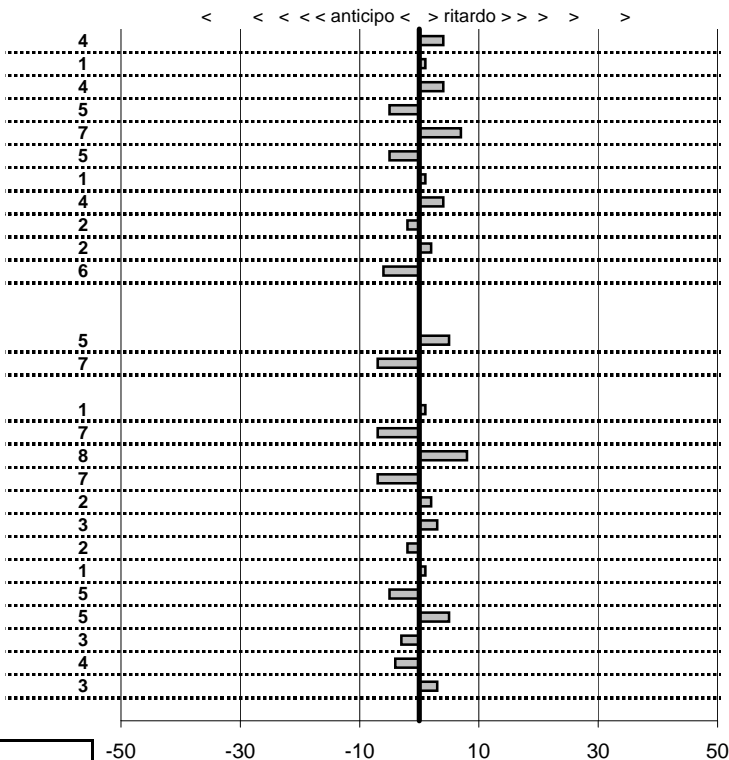

PC14-CAMPO STELLA	0:00:06,00	15:03:53,32	15:03:59,37	0:00:06,05
PC15-VALLOLINA Discr	0:09:39,00	15:03:59,37	15:13:38,30	0:09:38,93

PC17-VALLOLINA Discr	0:00:08,00	15:13:44,30	15:13:52,31	0:00:08,01
PC18-VALLOLINA Discr	0:00:10,00	15:13:52,31	15:14:02,24	0:00:09,93
PC19-CASCIA	0:35:59,00	15:14:02,24	15:50:01,32	0:35:59,08
PC20-CASCIA	0:00:05,00	15:50:01,32	15:50:06,25	0:00:04,93
PC21-CASCIA	0:00:06,00	15:50:06,25	15:50:12,27	0:00:06,02
PC22-PIAZZALE S.S. 6i	0:19:19,00	15:50:12,27	16:09:31,30	0:19:19,03
PC23-PIAZZALE S.S. 6i	0:00:07,00	16:09:31,30	16:09:38,28	0:00:06,98
PC24-VECCHIO HOTEL	0:51:59,00	16:09:38,28	17:01:37,29	0:51:59,01
PC25-VECCHIO HOTEL	0:00:08,00	17:01:37,29	17:01:45,24	0:00:07,95
PC26-VECCHIO HOTEL	0:00:06,00	17:01:45,24	17:01:51,29	0:00:06,05
PC27-VECCHIO HOTEL	0:00:09,00	17:01:51,29	17:02:00,26	0:00:08,97
PC28-VECCHIO HOTEL	0:00:05,00	17:02:00,26	17:02:05,22	0:00:04,96
PC29-SELVAROTOND/	0:04:45,00	17:02:05,22	17:06:50,25	0:04:45,03