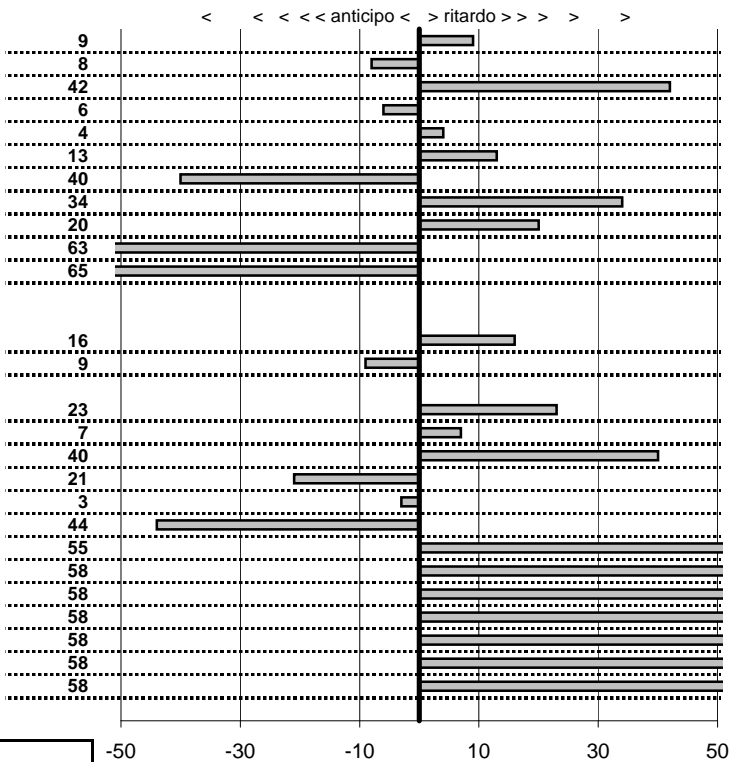

PC14-CAMPO STELLA	0:00:06,00	15:19:47,33	15:19:53,49	0:00:06,16
PC15-VALLOLINA Discr	0:09:39,00	15:19:53,49	15:29:32,40	0:09:38,91

PC17-VALLOLINA Discr	0:00:08,00	15:29:38,21	15:29:46,44	0:00:08,23
PC18-VALLOLINA Discr	0:00:10,00	15:29:46,44	15:29:56,51	0:00:10,07
PC19-CASCIA	0:35:59,00	15:29:56,51	16:05:55,91	0:35:59,40
PC20-CASCIA	0:00:05,00	16:05:55,91	16:06:00,70	0:00:04,79
PC21-CASCIA	0:00:06,00	16:06:00,70	16:06:06,67	0:00:05,97
PC22-PIAZZALE S.S. 6	0:19:19,00	16:06:06,67	16:25:25,23	0:19:18,56
PC23-PIAZZALE S.S. 6	0:00:07,00	16:25:25,23	16:25:32,78	0:00:07,55
PC24-VECCHIO HOTEL	0:51:59,00	00:00:00,00	00:51:59,58	0:51:59,58
PC25-VECCHIO HOTEL	0:00:08,00	00:00:00,00	00:00:08,58	0:00:08,58
PC26-VECCHIO HOTEL	0:00:06,00	00:00:00,00	00:00:06,58	0:00:06,58
PC27-VECCHIO HOTEL	0:00:09,00	00:00:00,00	00:00:09,58	0:00:09,58
PC28-VECCHIO HOTEL	0:00:05,00	00:00:00,00	00:00:05,58	0:00:05,58
PC29-SELVAROTONDA	0:04:45,00	00:00:00,00	00:04:45,58	0:04:45,58

Elaborazione dati a cura di CRONOVITERBO