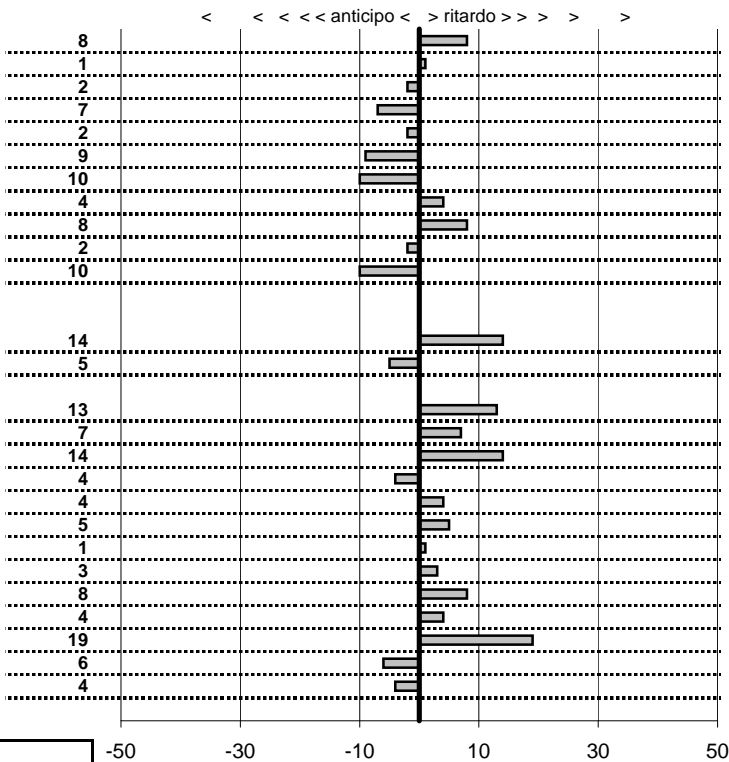

PC14-CAMPO STELLA	0:00:06,00	15:17:51,44	15:17:57,58	0:00:06,14
PC15-VALLOLINA Discr	0:09:39,00	15:17:57,58	15:27:36,53	0:09:38,95

PC17-VALLOLINA Discr	0:00:08,00	15:27:42,40	15:27:50,53	0:00:08,13
PC18-VALLOLINA Discr	0:00:10,00	15:27:50,53	15:28:00,60	0:00:10,07
PC19-CASCIA	0:35:59,00	15:28:00,60	16:03:59,74	0:35:59,14
PC20-CASCIA	0:00:05,00	16:03:59,74	16:04:04,70	0:00:04,96
PC21-CASCIA	0:00:06,00	16:04:04,70	16:04:10,74	0:00:06,04
PC22-PIAZZALE S.S. 6i	0:19:19,00	16:04:10,74	16:23:29,79	0:19:19,05
PC23-PIAZZALE S.S. 6i	0:00:07,00	16:23:29,79	16:23:36,80	0:00:07,01
PC24-VECCHIO HOTEL	0:51:59,00	16:23:36,80	17:15:35,83	0:51:59,03
PC25-VECCHIO HOTEL	0:00:08,00	17:15:35,83	17:15:43,91	0:00:08,08
PC26-VECCHIO HOTEL	0:00:06,00	17:15:43,91	17:15:49,95	0:00:06,04
PC27-VECCHIO HOTEL	0:00:09,00	17:15:49,95	17:15:59,14	0:00:09,19
PC28-VECCHIO HOTEL	0:00:05,00	17:15:59,14	17:16:04,08	0:00:04,94
PC29-SELVAROTONDA	0:04:45,00	17:16:04,08	17:20:49,04	0:04:44,96

Elaborazione dati a cura di CRONOVITERBO