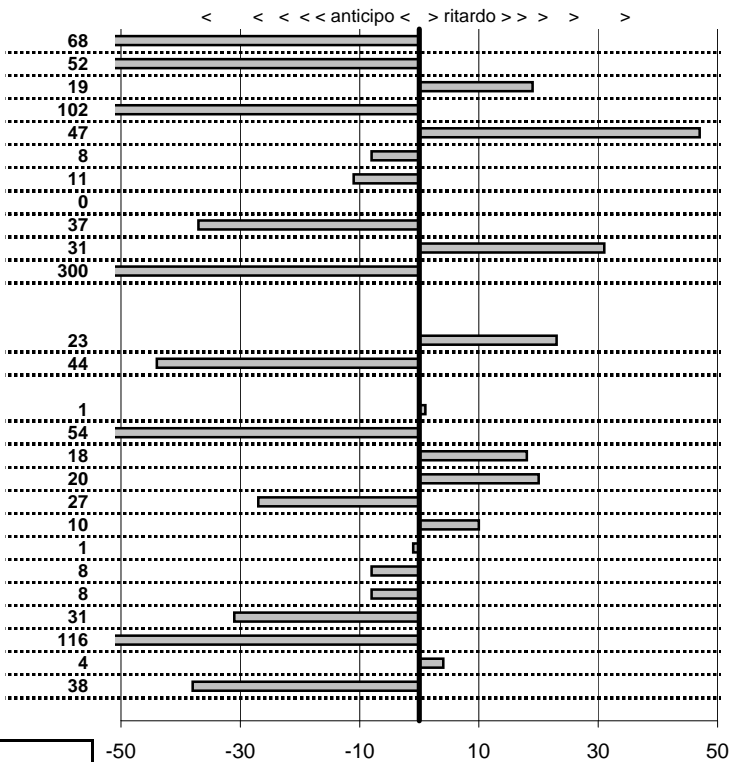

PC14-CAMPO STELLA	0:00:06,00	15:08:55,30	15:09:01,53	0:00:06,23
PC15-VALLOLINA Discr	0:09:39,00	15:09:01,53	15:18:40,09	0:09:38,56

PC17-VALLOLINA Discr	0:00:08,00	15:18:46,12	15:18:54,13	0:00:08,01
PC18-VALLOLINA Discr	0:00:10,00	15:18:54,13	15:19:03,59	0:00:09,46
PC19-CASCIA	0:35:59,00	15:19:03,59	15:55:02,77	0:35:59,18
PC20-CASCIA	0:00:05,00	15:55:02,77	15:55:07,97	0:00:05,20
PC21-CASCIA	0:00:06,00	15:55:07,97	15:55:13,70	0:00:05,73
PC22-PIAZZALE S.S. 6i	0:19:19,00	15:55:13,70	16:14:32,80	0:19:19,10
PC23-PIAZZALE S.S. 6i	0:00:07,00	16:14:32,80	16:14:39,79	0:00:06,99
PC24-VECCHIO HOTEL	0:51:59,00	16:14:39,79	17:06:38,71	0:51:58,92
PC25-VECCHIO HOTEL	0:00:08,00	17:06:38,71	17:06:46,63	0:00:07,92
PC26-VECCHIO HOTEL	0:00:06,00	17:06:46,63	17:06:52,32	0:00:05,69
PC27-VECCHIO HOTEL	0:00:09,00	17:06:52,32	17:07:00,16	0:00:07,84
PC28-VECCHIO HOTEL	0:00:05,00	17:07:00,16	17:07:05,20	0:00:05,04
PC29-SELVAROTOND/	0:04:45,00	17:07:05,20	17:11:49,82	0:04:44,62

Elaborazione dati a cura di CRONOVITERBO