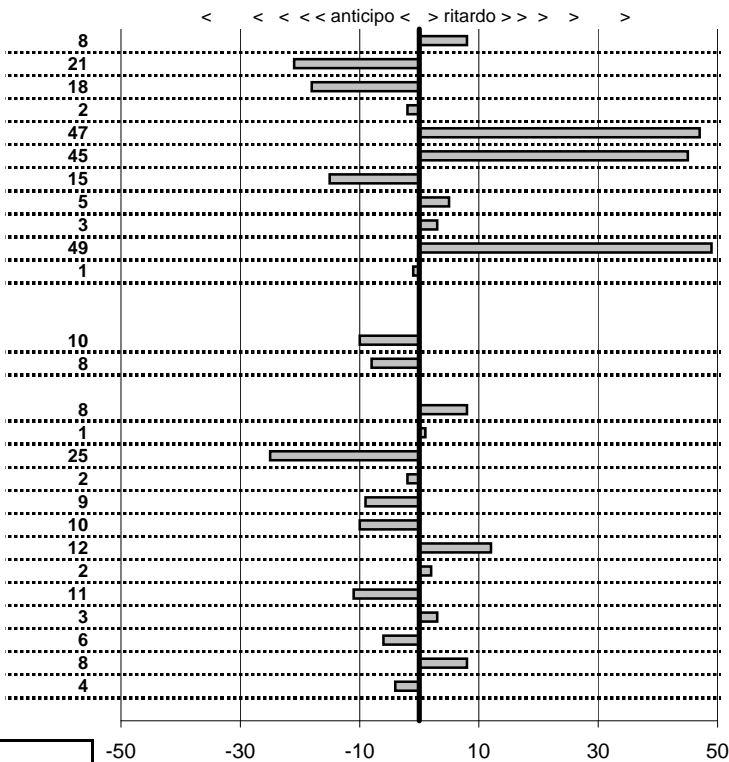

PC14-CAMPO STELLA	0:00:06,00	15:16:49,97	15:16:55,87	0:00:05,90
PC15-VALLOLINA Discr	0:09:39,00	15:16:55,87	15:26:34,79	0:09:38,92

PC17-VALLOLINA Discr	0:00:08,00	15:26:40,78	15:26:48,86	0:00:08,08
PC18-VALLOLINA Discr	0:00:10,00	15:26:48,86	15:26:58,87	0:00:10,01
PC19-CASCIA	0:35:59,00	15:26:58,87	16:02:57,62	0:35:58,75
PC20-CASCIA	0:00:05,00	16:02:57,62	16:03:02,60	0:00:04,98
PC21-CASCIA	0:00:06,00	16:03:02,60	16:03:08,51	0:00:05,91
PC22-PIAZZALE S.S. 6i	0:19:19,00	16:03:08,51	16:22:27,41	0:19:18,90
PC23-PIAZZALE S.S. 6i	0:00:07,00	16:22:27,41	16:22:34,53	0:00:07,12
PC24-VECCHIO HOTEL	0:51:59,00	16:22:34,53	17:14:33,55	0:51:59,02
PC25-VECCHIO HOTEL	0:00:08,00	17:14:33,55	17:14:41,44	0:00:07,89
PC26-VECCHIO HOTEL	0:00:06,00	17:14:41,44	17:14:47,47	0:00:06,03
PC27-VECCHIO HOTEL	0:00:09,00	17:14:47,47	17:14:56,41	0:00:08,94
PC28-VECCHIO HOTEL	0:00:05,00	17:14:56,41	17:15:01,49	0:00:05,08
PC29-SELVAROTONDA	0:04:45,00	17:15:01,49	17:19:46,45	0:04:44,96

Elaborazione dati a cura di CRONOVITERBO