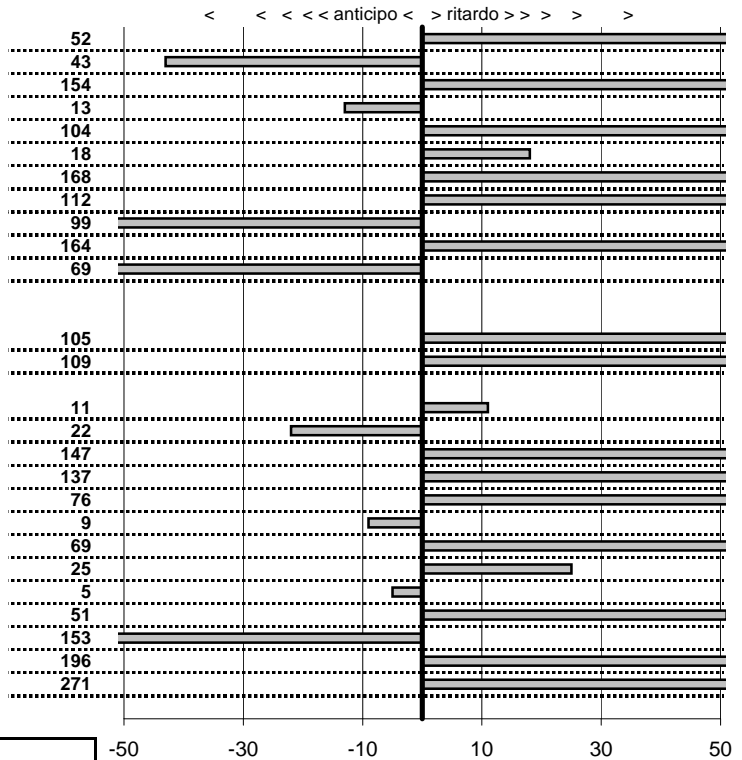

PC14-CAMPO STELLA	0:00:06,00	15:29:14,18	15:29:21,23	0:00:07,05
PC15-VALLOLINA Discr	0:09:39,00	15:29:21,23	15:39:01,32	0:09:40,09
PC17-VALLOLINA Discr	0:00:08,00	15:39:06,88	15:39:14,99	0:00:08,11
PC18-VALLOLINA Discr	0:00:10,00	15:39:14,99	15:39:24,77	0:00:09,78
PC19-CASCIA	0:35:59,00	15:39:24,77	16:15:25,24	0:36:00,47
PC20-CASCIA	0:00:05,00	16:15:25,24	16:15:31,61	0:00:06,37
PC21-CASCIA	0:00:06,00	16:15:31,61	16:15:38,37	0:00:06,76
PC22-PIAZZALE S.S. 6i	0:19:19,00	16:15:38,37	16:34:57,28	0:19:18,91
PC23-PIAZZALE S.S. 6i	0:00:07,00	16:34:57,28	16:35:04,97	0:00:07,69
PC24-VECCHIO HOTEL	0:51:59,00	16:35:04,97	17:27:04,22	0:51:59,25
PC25-VECCHIO HOTEL	0:00:08,00	17:27:04,22	17:27:12,17	0:00:07,95
PC26-VECCHIO HOTEL	0:00:06,00	17:27:12,17	17:27:18,68	0:00:06,51
PC27-VECCHIO HOTEL	0:00:09,00	17:27:18,68	17:27:26,15	0:00:07,47
PC28-VECCHIO HOTEL	0:00:05,00	17:27:26,15	17:27:33,11	0:00:06,96
PC29-SELVAROTONDA	0:04:45,00	17:27:33,11	17:32:20,82	0:04:47,71

Elaborazione dati a cura di CRONOVITERBO