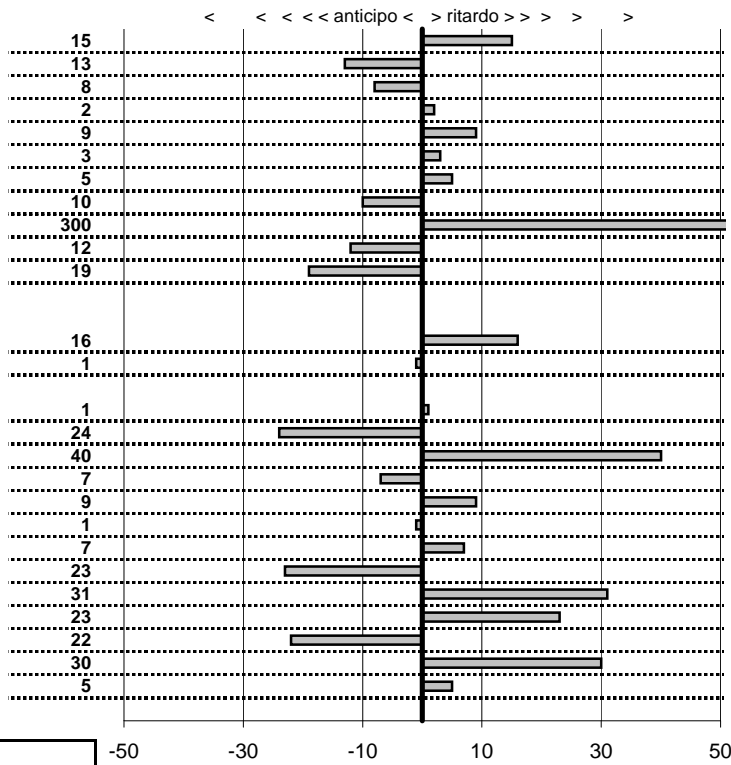

PC14-CAMPO STELLA	0:00:06,00	15:49:16,11	15:49:22,27	0:00:06,16
PC15-VALLOLINA Discr	0:09:39,00	15:49:22,27	15:59:01,26	0:09:38,99

PC17-VALLOLINA Discr	0:00:08,00	15:59:07,29	15:59:15,30	0:00:08,01
PC18-VALLOLINA Discr	0:00:10,00	15:59:15,30	15:59:25,06	0:00:09,76
PC19-CASCIA	0:35:59,00	15:59:25,06	16:35:24,46	0:35:59,40
PC20-CASCIA	0:00:05,00	16:35:24,46	16:35:29,39	0:00:04,93
PC21-CASCIA	0:00:06,00	16:35:29,39	16:35:35,48	0:00:06,09
PC22-PIAZZALE S.S. 6	0:19:19,00	16:35:35,48	16:54:54,47	0:19:18,99
PC23-PIAZZALE S.S. 6	0:00:07,00	16:54:54,47	16:55:01,54	0:00:07,07
PC24-VECCHIO HOTEL	0:51:59,00	16:55:01,54	17:47:00,31	0:51:58,77
PC25-VECCHIO HOTEL	0:00:08,00	17:47:00,31	17:47:08,62	0:00:08,31
PC26-VECCHIO HOTEL	0:00:06,00	17:47:08,62	17:47:14,85	0:00:06,23
PC27-VECCHIO HOTEL	0:00:09,00	17:47:14,85	17:47:23,63	0:00:08,78
PC28-VECCHIO HOTEL	0:00:05,00	17:47:23,63	17:47:28,93	0:00:05,30
PC29-SELVAROTONDA	0:04:45,00	17:47:28,93	17:52:13,98	0:04:45,05

Elaborazione dati a cura di CRONOVITERBO