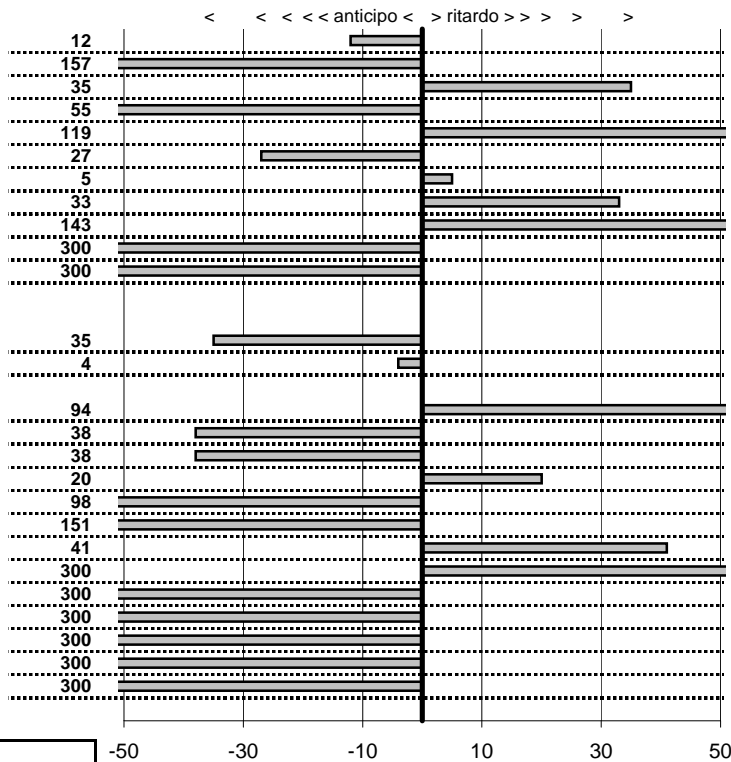

PC14-CAMPO STELLA	0:00:06,00	15:47:43,65	15:47:49,30	0:00:05,65
PC15-VALLOLINA Discr	0:09:39,00	15:47:49,30	15:57:28,26	0:09:38,96

PC17-VALLOLINA Discr	0:00:08,00	15:57:33,91	15:57:42,85	0:00:08,94
PC18-VALLOLINA Discr	0:00:10,00	15:57:42,85	15:57:52,47	0:00:09,62
PC19-CASCIA	0:35:59,00	15:57:52,47	16:33:51,09	0:35:58,62
PC20-CASCIA	0:00:05,00	16:33:51,09	16:33:56,29	0:00:05,20
PC21-CASCIA	0:00:06,00	16:33:56,29	16:34:01,31	0:00:05,02
PC22-PIAZZALE S.S. 6	0:19:19,00	16:34:01,31	16:53:18,80	0:19:17,49
PC23-PIAZZALE S.S. 6	0:00:07,00	16:53:18,80	16:53:26,21	0:00:07,41
PC24-VECCHIO HOTEL	0:51:59,00	16:53:26,21	00:00:00,00	10:13:26,21
PC25-VECCHIO HOTEL	0:00:08,00	00:00:00,00	00:00:00,00	0:00:00,00
PC26-VECCHIO HOTEL	0:00:06,00	00:00:00,00	00:00:00,00	0:00:00,00
PC27-VECCHIO HOTEL	0:00:09,00	00:00:00,00	00:00:00,00	0:00:00,00
PC28-VECCHIO HOTEL	0:00:05,00	00:00:00,00	00:00:00,00	0:00:00,00
PC29-SELVAROTONDA	0:04:45,00	00:00:00,00	00:00:00,00	0:00:00,00

Elaborazione dati a cura di CRONOVITERBO