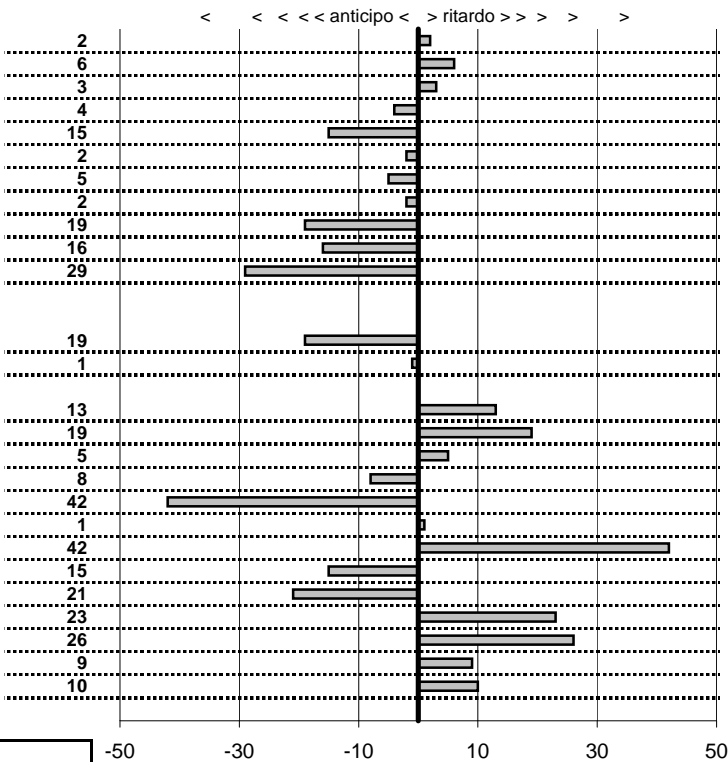

PC14-CAMPO STELLA	0:00:06,00	15:51:52,78	15:51:58,59	0:00:05,81
PC15-VALLOLINA Discr	0:09:39,00	15:51:58,59	16:01:37,58	0:09:38,99

PC17-VALLOLINA Discr	0:00:08,00	16:01:43,42	16:01:51,55	0:00:08,13
PC18-VALLOLINA Discr	0:00:10,00	16:01:51,55	16:02:01,74	0:00:10,19
PC19-CASCIA	0:35:59,00	16:02:01,74	16:38:00,79	0:35:59,05
PC20-CASCIA	0:00:05,00	16:38:00,79	16:38:05,71	0:00:04,92
PC21-CASCIA	0:00:06,00	16:38:05,71	16:38:11,29	0:00:05,58
PC22-PIAZZALE S.S. 6	0:19:19,00	16:38:11,29	16:57:30,30	0:19:19,01
PC23-PIAZZALE S.S. 6	0:00:07,00	16:57:30,30	16:57:37,72	0:00:07,42
PC24-VECCHIO HOTEL	0:51:59,00	16:57:37,72	17:49:36,57	0:51:58,85
PC25-VECCHIO HOTEL	0:00:08,00	17:49:36,57	17:49:44,36	0:00:07,79
PC26-VECCHIO HOTEL	0:00:06,00	17:49:44,36	17:49:50,59	0:00:06,23
PC27-VECCHIO HOTEL	0:00:09,00	17:49:50,59	17:49:59,85	0:00:09,26
PC28-VECCHIO HOTEL	0:00:05,00	17:49:59,85	17:50:04,94	0:00:05,09
PC29-SELVAROTONDA	0:04:45,00	17:50:04,94	17:54:50,04	0:04:45,10

Elaborazione dati a cura di CRONOVITERBO