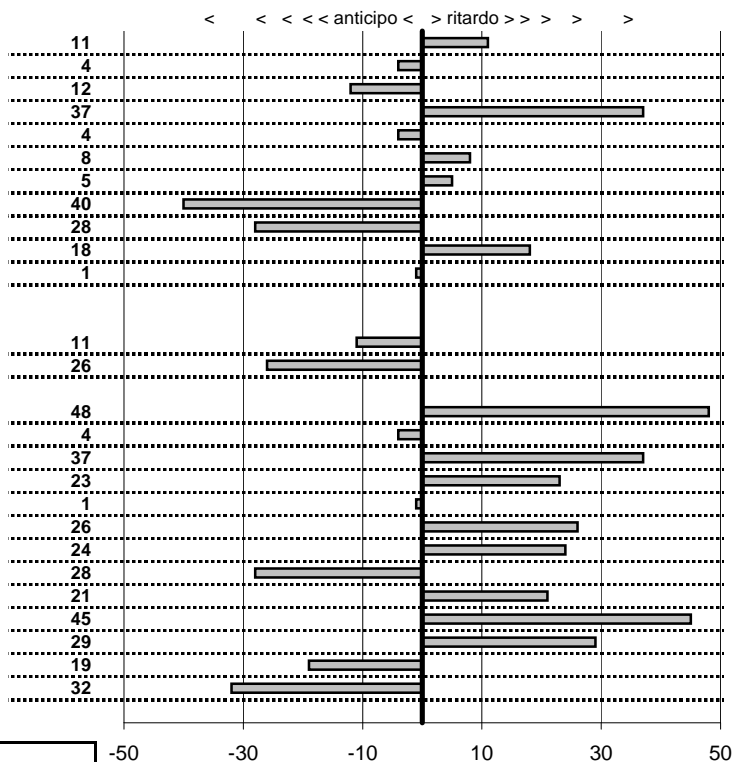

PC14-CAMPO STELLA	0:00:06,00	15:51:04,88	15:51:10,77	0:00:05,89
PC15-VALLOLINA Discr	0:09:39,00	15:51:10,77	16:00:49,51	0:09:38,74

PC17-VALLOLINA Discr	0:00:08,00	16:00:55,02	16:01:03,50	0:00:08,48
PC18-VALLOLINA Discr	0:00:10,00	16:01:03,50	16:01:13,46	0:00:09,96
PC19-CASCIA	0:35:59,00	16:01:13,46	16:37:12,83	0:35:59,37
PC20-CASCIA	0:00:05,00	16:37:12,83	16:37:18,06	0:00:05,23
PC21-CASCIA	0:00:06,00	16:37:18,06	16:37:24,05	0:00:05,99
PC22-PIAZZALE S.S. 6i	0:19:19,00	16:37:24,05	16:56:43,31	0:19:19,26
PC23-PIAZZALE S.S. 6i	0:00:07,00	16:56:43,31	16:56:50,55	0:00:07,24
PC24-VECCHIO HOTEL	0:51:59,00	16:56:50,55	17:48:49,27	0:51:58,72
PC25-VECCHIO HOTEL	0:00:08,00	17:48:49,27	17:48:57,48	0:00:08,21
PC26-VECCHIO HOTEL	0:00:06,00	17:48:57,48	17:49:03,93	0:00:06,45
PC27-VECCHIO HOTEL	0:00:09,00	17:49:03,93	17:49:13,22	0:00:09,29
PC28-VECCHIO HOTEL	0:00:05,00	17:49:13,22	17:49:18,03	0:00:04,81
PC29-SELVAROTONDA	0:04:45,00	17:49:18,03	17:54:02,71	0:04:44,68

Elaborazione dati a cura di CRONOVITERBO