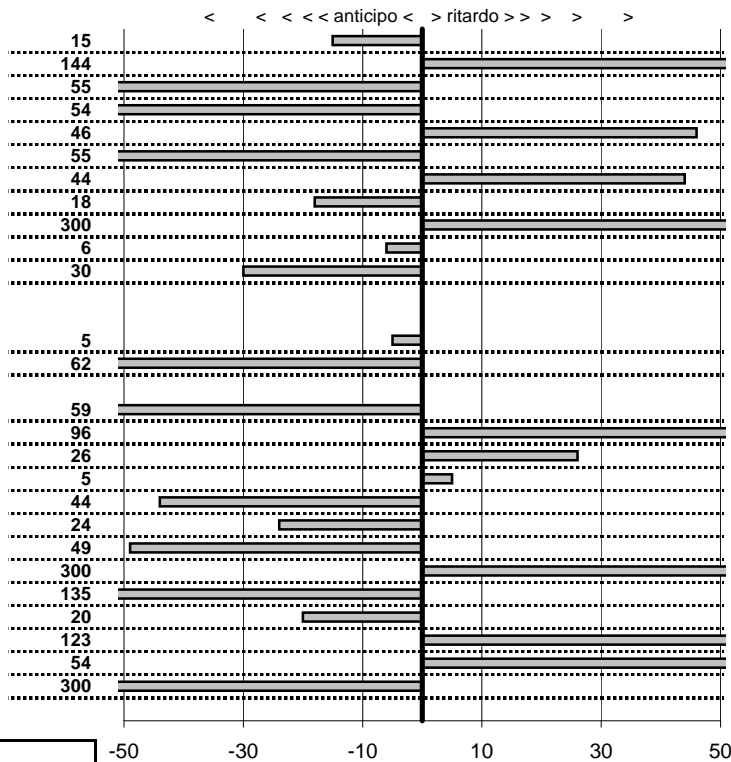

PC14-CAMPO STELLA	0:00:06,00	15:19:02,83	15:19:08,78	0:00:05,95
PC15-VALLOLINA Discr	0:09:39,00	15:19:08,78	15:28:47,16	0:09:38,38

PC17-VALLOLINA Discr	0:00:08,00	15:28:53,42	15:29:00,83	0:00:07,41
PC18-VALLOLINA Discr	0:00:10,00	15:29:00,83	15:29:11,79	0:00:10,96
PC19-CASCIA	0:35:59,00	15:29:11,79	16:05:11,05	0:35:59,26
PC20-CASCIA	0:00:05,00	16:05:11,05	16:05:16,10	0:00:05,05
PC21-CASCIA	0:00:06,00	16:05:16,10	16:05:21,66	0:00:05,56
PC22-PIAZZALE S.S. 6i	0:19:19,00	16:05:21,66	16:24:40,42	0:19:18,76
PC23-PIAZZALE S.S. 6i	0:00:07,00	16:24:40,42	16:24:46,93	0:00:06,51
PC24-VECCHIO HOTEL	0:51:59,00	16:24:46,93	17:17:32,69	0:52:45,76
PC25-VECCHIO HOTEL	0:00:08,00	17:17:32,69	17:17:39,34	0:00:06,65
PC26-VECCHIO HOTEL	0:00:06,00	17:17:39,34	17:17:45,14	0:00:05,80
PC27-VECCHIO HOTEL	0:00:09,00	17:17:45,14	17:17:55,37	0:00:10,23
PC28-VECCHIO HOTEL	0:00:05,00	17:17:55,37	17:18:00,91	0:00:05,54
PC29-SELVAROTONDA	0:04:45,00	17:18:00,91	17:22:00,08	0:03:59,17

Elaborazione dati a cura di CRONOVITERBO