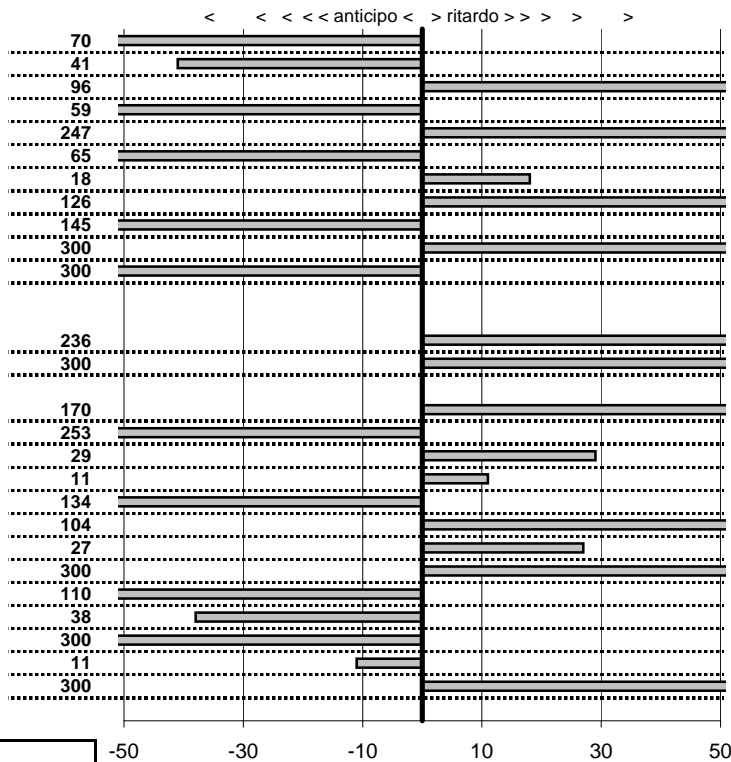

PC14-CAMPO STELLA	0:00:06,00	15:15:41,14	15:15:49,50	0:00:08,36
PC15-VALLOLINA Discr	0:09:39,00	15:15:49,50	15:25:39,70	0:09:50,20

PC17-VALLOLINA Discr	0:00:08,00	15:25:46,35	15:25:56,05	0:00:09,70
PC18-VALLOLINA Discr	0:00:10,00	15:25:56,05	15:26:03,52	0:00:07,47
PC19-CASCIA	0:35:59,00	15:26:03,52	16:02:02,81	0:35:59,29
PC20-CASCIA	0:00:05,00	16:02:02,81	16:02:07,92	0:00:05,11
PC21-CASCIA	0:00:06,00	16:02:07,92	16:02:12,58	0:00:04,66
PC22-PIAZZALE S.S. 6	0:19:19,00	16:02:12,58	16:21:32,62	0:19:20,04
PC23-PIAZZALE S.S. 6	0:00:07,00	16:21:32,62	16:21:39,89	0:00:07,27
PC24-VECCHIO HOTEL	0:51:59,00	16:21:39,89	17:21:23,55	0:59:43,66
PC25-VECCHIO HOTEL	0:00:08,00	17:21:23,55	17:21:30,45	0:00:06,90
PC26-VECCHIO HOTEL	0:00:06,00	17:21:30,45	17:21:36,07	0:00:05,62
PC27-VECCHIO HOTEL	0:00:09,00	17:21:36,07	17:21:41,11	0:00:05,04
PC28-VECCHIO HOTEL	0:00:05,00	17:21:41,11	17:21:46,00	0:00:04,89
PC29-SELVAROTOND/	0:04:45,00	17:21:46,00	17:27:11,55	0:05:25,55

Elaborazione dati a cura di CRONOVITERBO