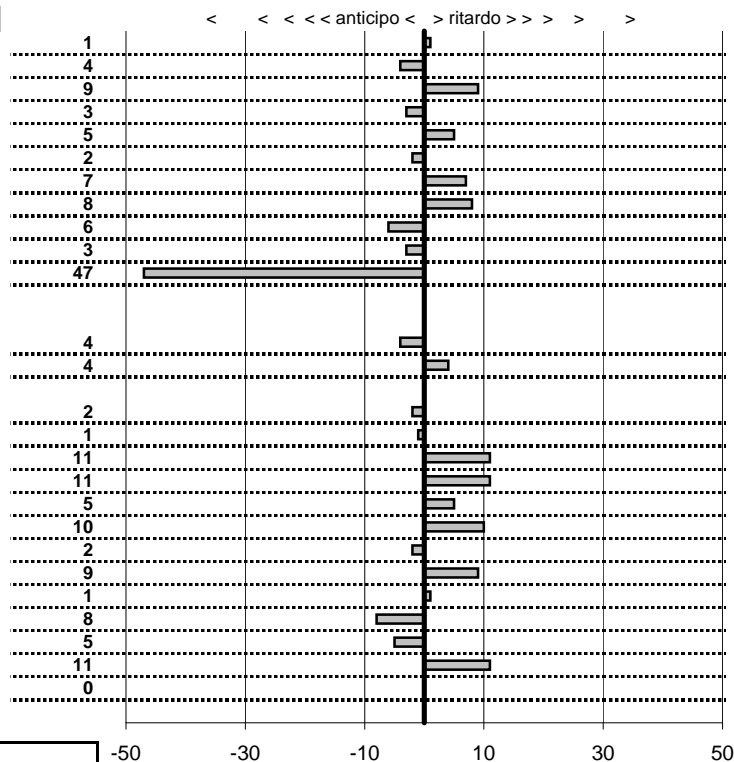

PC14-CAMPO STELLA	0:00:06,00	15:31:48,40	15:31:54,36	0:00:05,96
PC15-VALLOLINA Discr	0:09:39,00	15:31:54,36	15:41:33,40	0:09:39,04

PC17-VALLOLINA Discr	0:00:08,00	15:41:39,37	15:41:47,35	0:00:07,98
PC18-VALLOLINA Discr	0:00:10,00	15:41:47,35	15:41:57,34	0:00:09,99
PC19-CASCIA	0:35:59,00	15:41:57,34	16:17:56,45	0:35:59,11
PC20-CASCIA	0:00:05,00	16:17:56,45	16:18:01,56	0:00:05,11
PC21-CASCIA	0:00:06,00	16:18:01,56	16:18:07,61	0:00:06,05
PC22-PIAZZALE S.S. 6	0:19:19,00	16:18:07,61	16:37:26,71	0:19:19,10
PC23-PIAZZALE S.S. 6	0:00:07,00	16:37:26,71	16:37:33,69	0:00:06,98
PC24-VECCHIO HOTEL	0:51:59,00	16:37:33,69	17:29:32,78	0:51:59,09
PC25-VECCHIO HOTEL	0:00:08,00	17:29:32,78	17:29:40,79	0:00:08,01
PC26-VECCHIO HOTEL	0:00:06,00	17:29:40,79	17:29:46,71	0:00:05,92
PC27-VECCHIO HOTEL	0:00:09,00	17:29:46,71	17:29:55,66	0:00:08,95
PC28-VECCHIO HOTEL	0:00:05,00	17:29:55,66	17:30:00,77	0:00:05,11
PC29-SELVAROTONDA	0:04:45,00	17:30:00,77	17:34:45,77	0:04:45,00

Elaborazione dati a cura di CRONOVITERBO