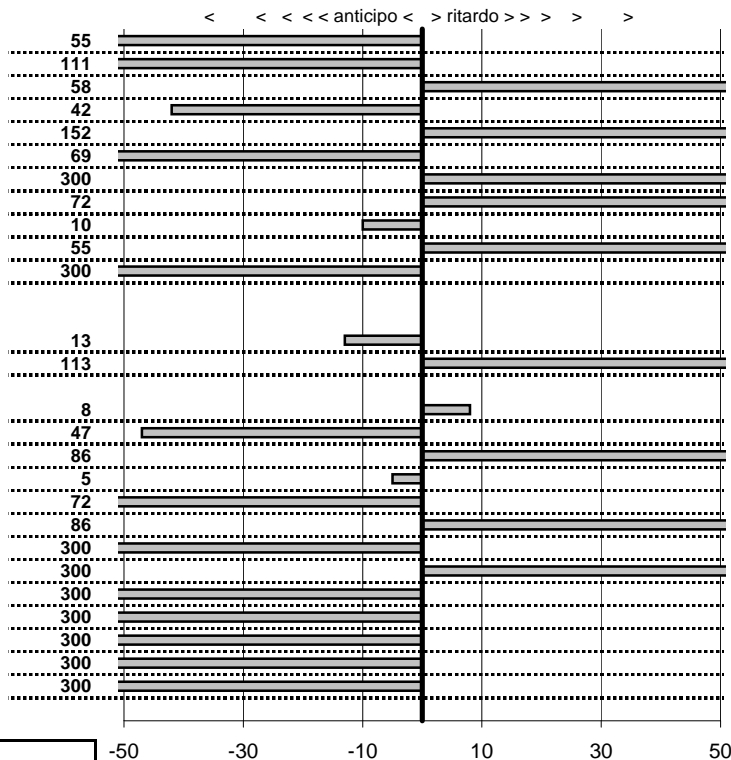

PC14-CAMPO STELLA	0:00:06,00	15:39:28,37	15:39:34,24	0:00:05,87
PC15-VALLOLINA Discr	0:09:39,00	15:39:34,24	15:49:14,37	0:09:40,13

PC17-VALLOLINA Discr	0:00:08,00	15:49:19,49	15:49:27,57	0:00:08,08
PC18-VALLOLINA Discr	0:00:10,00	15:49:27,57	15:49:37,10	0:00:09,53
PC19-CASCIA	0:35:59,00	15:49:37,10	16:25:36,96	0:35:59,86
PC20-CASCIA	0:00:05,00	16:25:36,96	16:25:41,91	0:00:04,95
PC21-CASCIA	0:00:06,00	16:25:41,91	16:25:47,19	0:00:05,28
PC22-PIAZZALE S.S. 6i	0:19:19,00	16:25:47,19	16:45:07,05	0:19:19,86
PC23-PIAZZALE S.S. 6i	0:00:07,00	16:45:07,05	16:45:07,05	0:00:00,00
PC24-VECCHIO HOTEL	0:51:59,00	16:45:07,05	00:00:00,00	10:05:07,05
PC25-VECCHIO HOTEL	0:00:08,00	00:00:00,00	00:00:00,00	0:00:00,00
PC26-VECCHIO HOTEL	0:00:06,00	00:00:00,00	00:00:00,00	0:00:00,00
PC27-VECCHIO HOTEL	0:00:09,00	00:00:00,00	00:00:00,00	0:00:00,00
PC28-VECCHIO HOTEL	0:00:05,00	00:00:00,00	00:00:00,00	0:00:00,00
PC29-SELVAROTONDA	0:04:45,00	00:00:00,00	00:00:00,00	0:00:00,00

Elaborazione dati a cura di CRONOVITERBO