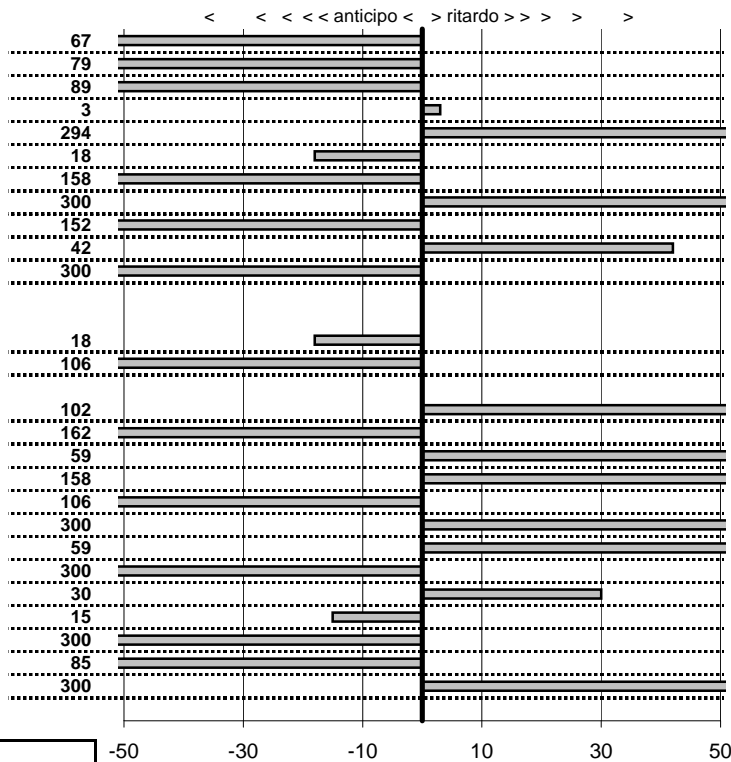

PC14-CAMPO STELLA	0:00:06,00	15:37:53,46	15:37:59,28	0:00:05,82
PC15-VALLOLINA Discr	0:09:39,00	15:37:59,28	15:47:37,22	0:09:37,94

PC17-VALLOLINA Discr	0:00:08,00	15:47:43,55	15:47:52,57	0:00:09,02
PC18-VALLOLINA Discr	0:00:10,00	15:47:52,57	15:48:00,95	0:00:08,38
PC19-CASCIA	0:35:59,00	15:48:00,95	16:24:00,54	0:35:59,59
PC20-CASCIA	0:00:05,00	16:24:00,54	16:24:07,12	0:00:06,58
PC21-CASCIA	0:00:06,00	16:24:07,12	16:24:12,06	0:00:04,94
PC22-PIAZZALE S.S. 6i	0:19:19,00	16:24:12,06	16:44:47,80	0:20:35,74
PC23-PIAZZALE S.S. 6i	0:00:07,00	16:44:47,80	16:44:55,39	0:00:07,59
PC24-VECCHIO HOTEL	0:51:59,00	16:44:55,39	17:35:52,91	0:50:57,52
PC25-VECCHIO HOTEL	0:00:08,00	17:35:52,91	17:36:01,21	0:00:08,30
PC26-VECCHIO HOTEL	0:00:06,00	17:36:01,21	17:36:07,06	0:00:05,85
PC27-VECCHIO HOTEL	0:00:09,00	17:36:07,06	17:36:12,69	0:00:05,63
PC28-VECCHIO HOTEL	0:00:05,00	17:36:12,69	17:36:16,84	0:00:04,15
PC29-SELVAROTOND/	0:04:45,00	17:36:16,84	17:41:07,79	0:04:50,95

Elaborazione dati a cura di CRONOVITERBO