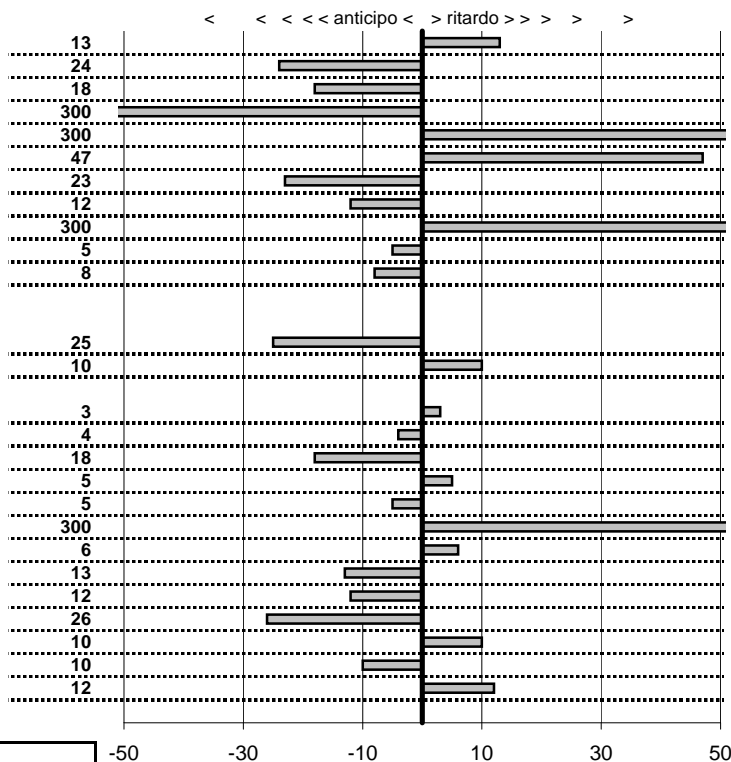

PC14-CAMPO STELLA	0:00:06,00	15:35:57,33	15:36:03,08	0:00:05,75
PC15-VALLOLINA Discr	0:09:39,00	15:36:03,08	15:45:42,18	0:09:39,10

PC17-VALLOLINA Discr	0:00:08,00	15:45:47,80	15:45:55,83	0:00:08,03
PC18-VALLOLINA Discr	0:00:10,00	15:45:55,83	15:46:05,79	0:00:09,96
PC19-CASCIA	0:35:59,00	15:46:05,79	16:22:04,61	0:35:58,82
PC20-CASCIA	0:00:05,00	16:22:04,61	16:22:09,66	0:00:05,05
PC21-CASCIA	0:00:06,00	16:22:09,66	16:22:15,61	0:00:05,95
PC22-PIAZZALE S.S. 6i	0:19:19,00	16:22:15,61	16:45:25,86	0:23:10,25
PC23-PIAZZALE S.S. 6i	0:00:07,00	16:45:25,86	16:45:32,92	0:00:07,06
PC24-VECCHIO HOTEL	0:51:59,00	16:45:32,92	17:37:31,79	0:51:58,87
PC25-VECCHIO HOTEL	0:00:08,00	17:37:31,79	17:37:39,67	0:00:07,88
PC26-VECCHIO HOTEL	0:00:06,00	17:37:39,67	17:37:45,41	0:00:05,74
PC27-VECCHIO HOTEL	0:00:09,00	17:37:45,41	17:37:54,51	0:00:09,10
PC28-VECCHIO HOTEL	0:00:05,00	17:37:54,51	17:37:59,41	0:00:04,90
PC29-SELVAROTONDA	0:04:45,00	17:37:59,41	17:42:44,53	0:04:45,12

Elaborazione dati a cura di CRONOVITERBO