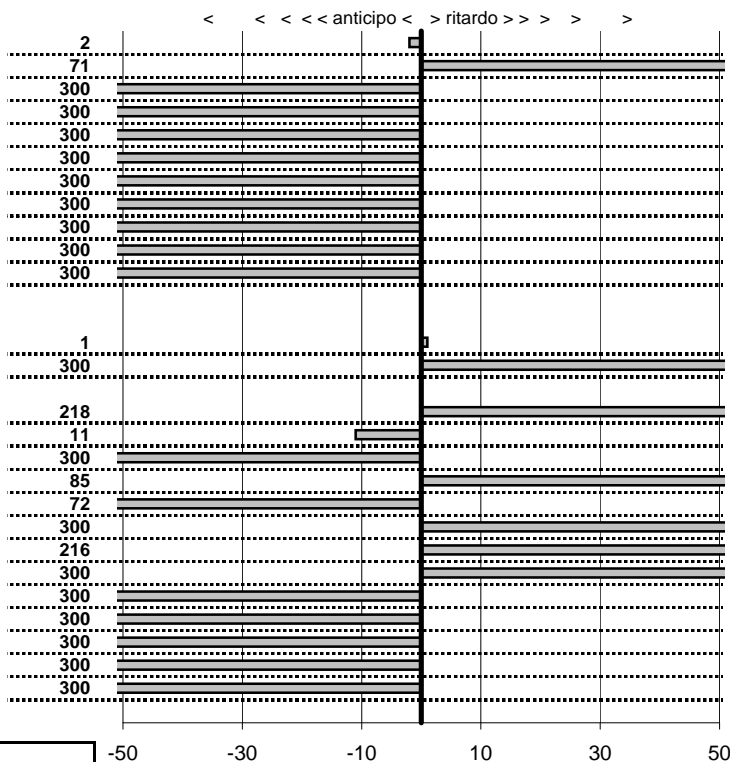

PC14-CAMPO STELLA	0:00:06,00	15:48:19,57	15:48:25,58	0:00:06,01
PC15-VALLOLINA Discr	0:09:39,00	15:48:25,58	15:58:15,53	0:09:49,95
PC17-VALLOLINA Discr	0:00:08,00	15:58:21,65	15:58:31,83	0:00:10,18
PC18-VALLOLINA Discr	0:00:10,00	15:58:31,83	15:58:41,72	0:00:09,89
PC19-CASCIA	0:35:59,00	15:58:41,72	16:33:58,49	0:35:16,77
PC20-CASCIA	0:00:05,00	16:33:58,49	16:34:04,34	0:00:05,85
PC21-CASCIA	0:00:06,00	16:34:04,34	16:34:09,62	0:00:05,28
PC22-PIAZZALE S.S. 6	0:19:19,00	16:34:09,62	16:53:39,30	0:19:29,68
PC23-PIAZZALE S.S. 6	0:00:07,00	16:53:39,30	16:53:48,46	0:00:09,16
PC24-VECCHIO HOTEL	0:51:59,00	16:53:48,46	00:00:00,00	10:13:48,46
PC25-VECCHIO HOTEL	0:00:08,00	00:00:00,00	00:00:00,00	0:00:00,00
PC26-VECCHIO HOTEL	0:00:06,00	00:00:00,00	00:00:00,00	0:00:00,00
PC27-VECCHIO HOTEL	0:00:09,00	00:00:00,00	00:00:00,00	0:00:00,00
PC28-VECCHIO HOTEL	0:00:05,00	00:00:00,00	00:00:00,00	0:00:00,00
PC29-SELVAROTONDA	0:04:45,00	00:00:00,00	00:00:00,00	0:00:00,00

Elaborazione dati a cura di CRONOVITERBO