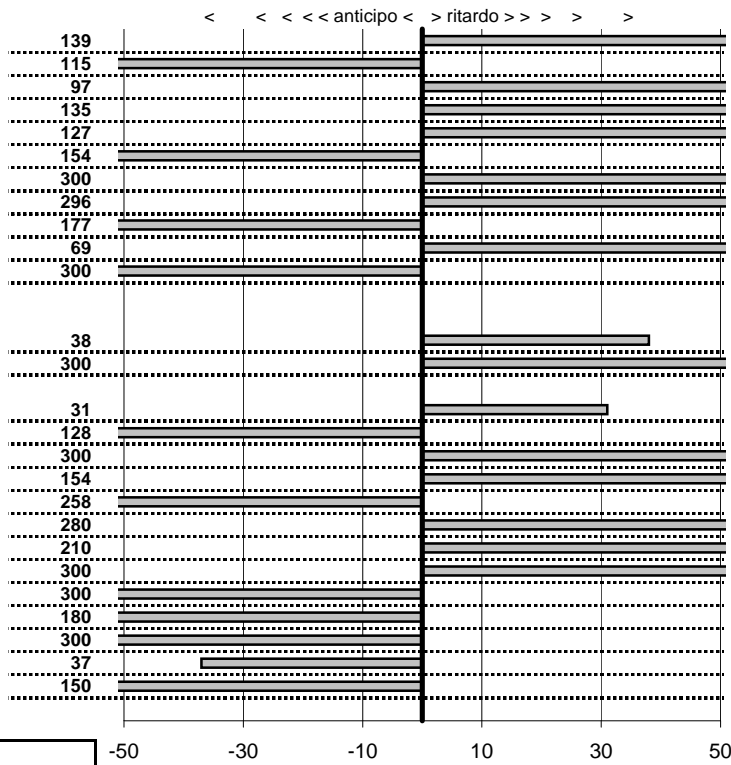

PC14-CAMPO STELLA	0:00:06,00	15:42:06,92	15:42:13,30	0:00:06,38
PC15-VALLOLINA Discr	0:09:39,00	15:42:13,30	15:52:23,70	0:10:10,40
PC17-VALLOLINA Discr	0:00:08,00	15:52:31,33	15:52:39,64	0:00:08,31
PC18-VALLOLINA Discr	0:00:10,00	15:52:39,64	15:52:48,36	0:00:08,72
PC19-CASCIA	0:35:59,00	15:52:48,36	16:28:57,83	0:36:09,47
PC20-CASCIA	0:00:05,00	16:28:57,83	16:29:04,37	0:00:06,54
PC21-CASCIA	0:00:06,00	16:29:04,37	16:29:07,79	0:00:03,42
PC22-PIAZZALE S.S. 6	0:19:19,00	16:29:07,79	16:48:29,59	0:19:21,80
PC23-PIAZZALE S.S. 6	0:00:07,00	16:48:29,59	16:48:38,69	0:00:09,10
PC24-VECCHIO HOTEL	0:51:59,00	16:48:38,69	17:43:42,62	0:55:03,93
PC25-VECCHIO HOTEL	0:00:08,00	17:43:42,62	17:43:47,18	0:00:04,56
PC26-VECCHIO HOTEL	0:00:06,00	17:43:47,18	17:43:51,38	0:00:04,20
PC27-VECCHIO HOTEL	0:00:09,00	17:43:51,38	17:43:56,51	0:00:05,13
PC28-VECCHIO HOTEL	0:00:05,00	17:43:56,51	17:44:01,14	0:00:04,63
PC29-SELVAROTONDA	0:04:45,00	17:44:01,14	17:48:44,64	0:04:43,50

Elaborazione dati a cura di CRONOVITERBO