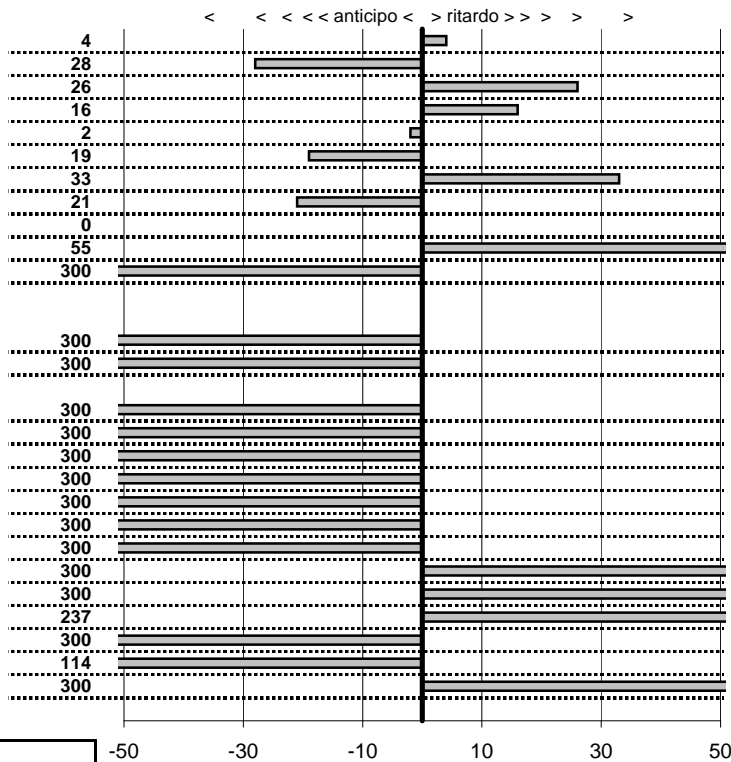

PC14-CAMPO STELLA	0:00:06,00	00:00:00,00	00:00:00,00	0:00:00,00
PC15-VALLOLINA Discr	0:09:39,00	00:00:00,00	00:00:00,00	0:00:00,00
PC17-VALLOLINA Discr	0:00:08,00	00:00:00,00	00:00:00,00	0:00:00,00
PC18-VALLOLINA Discr	0:00:10,00	00:00:00,00	00:00:00,00	0:00:00,00
PC19-CASCIA	0:35:59,00	00:00:00,00	00:00:00,00	0:00:00,00
PC20-CASCIA	0:00:05,00	00:00:00,00	00:00:00,00	0:00:00,00
PC21-CASCIA	0:00:06,00	00:00:00,00	00:00:00,00	0:00:00,00
PC22-PIAZZALE S.S. 6	0:19:19,00	00:00:00,00	00:00:00,00	0:00:00,00
PC23-PIAZZALE S.S. 6	0:00:07,00	00:00:00,00	00:00:00,00	0:00:00,00
PC24-VECCHIO HOTEL	0:51:59,00	00:00:00,00	17:45:36,79	10:65:36,79
PC25-VECCHIO HOTEL	0:00:08,00	17:45:36,79	17:45:53,98	0:00:17,19
PC26-VECCHIO HOTEL	0:00:06,00	17:45:53,98	17:46:02,35	0:00:08,37
PC27-VECCHIO HOTEL	0:00:09,00	17:46:02,35	17:46:06,30	0:00:03,95
PC28-VECCHIO HOTEL	0:00:05,00	17:46:06,30	17:46:10,16	0:00:03,86
PC29-SELVAROTONDA	0:04:45,00	17:46:10,16	17:51:17,26	0:05:07,10

Elaborazione dati a cura di CRONOVITERBO