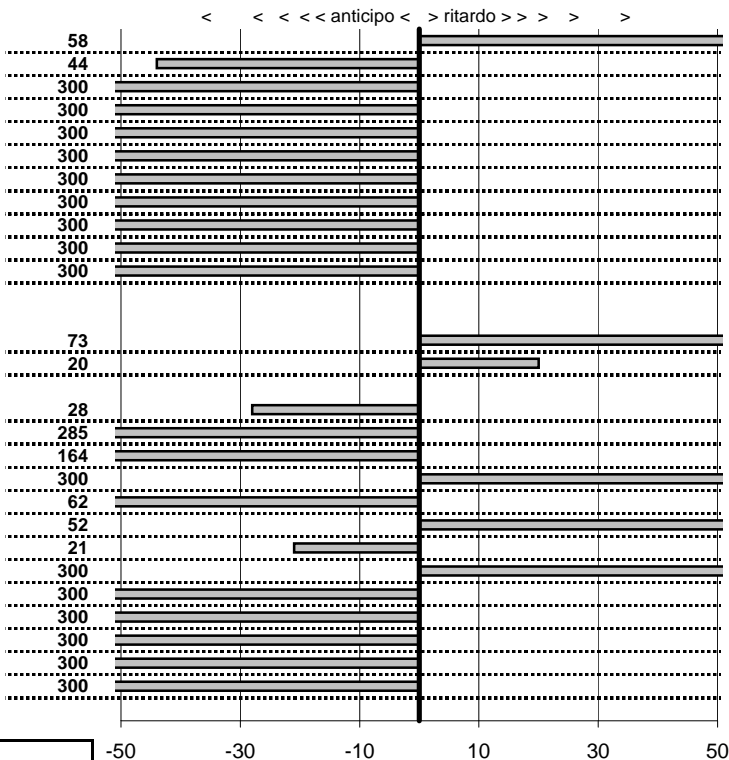

PC14-CAMPO STELLA	0:00:06,00	15:27:45,22	15:27:51,95	0:00:06,73
PC15-VALLOLINA Discr	0:09:39,00	15:27:51,95	15:37:31,15	0:09:39,20
PC17-VALLOLINA Discr	0:00:08,00	15:37:38,21	15:37:45,93	0:00:07,72
PC18-VALLOLINA Discr	0:00:10,00	15:37:45,93	15:37:53,08	0:00:07,15
PC19-CASCIA	0:35:59,00	15:37:53,08	16:13:50,44	0:35:57,36
PC20-CASCIA	0:00:05,00	16:13:50,44	16:14:00,70	0:00:10,26
PC21-CASCIA	0:00:06,00	16:14:00,70	16:14:06,08	0:00:05,38
PC22-PIAZZALE S.S. 6i	0:19:19,00	16:14:06,08	16:33:25,60	0:19:19,52
PC23-PIAZZALE S.S. 6i	0:00:07,00	16:33:25,60	16:33:32,39	0:00:06,79
PC24-VECCHIO HOTEL	0:51:59,00	16:33:32,39	00:00:00,00	9:93:32,39
PC25-VECCHIO HOTEL	0:00:08,00	00:00:00,00	00:00:00,00	0:00:00,00
PC26-VECCHIO HOTEL	0:00:06,00	00:00:00,00	00:00:00,00	0:00:00,00
PC27-VECCHIO HOTEL	0:00:09,00	00:00:00,00	00:00:00,00	0:00:00,00
PC28-VECCHIO HOTEL	0:00:05,00	00:00:00,00	00:00:00,00	0:00:00,00
PC29-SELVAROTOND/	0:04:45,00	00:00:00,00	00:00:00,00	0:00:00,00

Elaborazione dati a cura di CRONOVITERBO