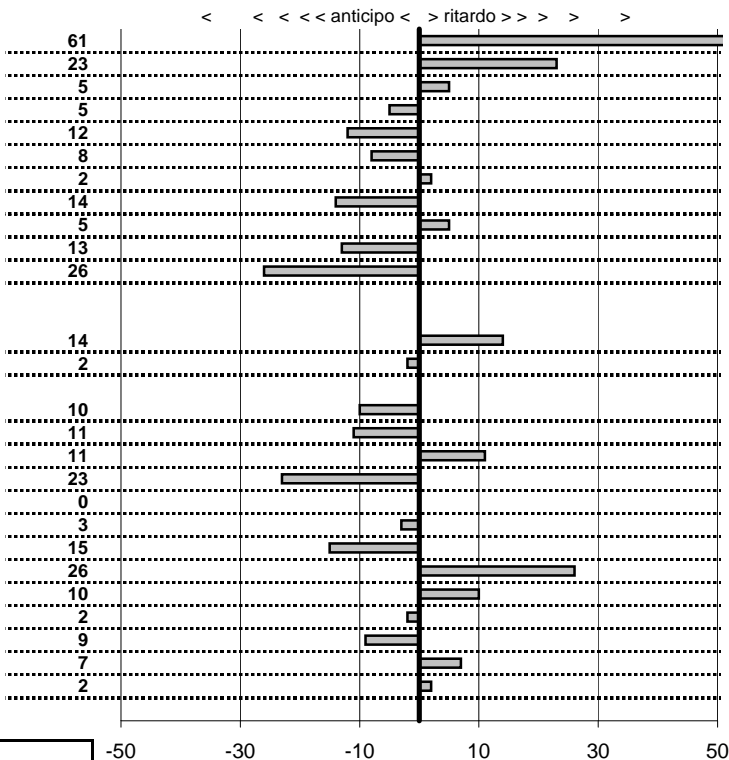

PC14-CAMPO STELLA	0:00:06,00	15:21:49,75	15:21:55,89	0:00:06,14
PC15-VALLOLINA Discr	0:09:39,00	15:21:55,89	15:31:34,87	0:09:38,98

PC17-VALLOLINA Discr	0:00:08,00	15:31:40,78	15:31:48,68	0:00:07,90
PC18-VALLOLINA Discr	0:00:10,00	15:31:48,68	15:31:58,57	0:00:09,89
PC19-CASCIA	0:35:59,00	15:31:58,57	16:07:57,68	0:35:59,11
PC20-CASCIA	0:00:05,00	16:07:57,68	16:08:02,45	0:00:04,77
PC21-CASCIA	0:00:06,00	16:08:02,45	16:08:08,45	0:00:06,00
PC22-PIAZZALE S.S. 6i	0:19:19,00	16:08:08,45	16:27:27,42	0:19:18,97
PC23-PIAZZALE S.S. 6i	0:00:07,00	16:27:27,42	16:27:34,27	0:00:06,85
PC24-VECCHIO HOTEL	0:51:59,00	16:27:34,27	17:19:33,53	0:51:59,26
PC25-VECCHIO HOTEL	0:00:08,00	17:19:33,53	17:19:41,63	0:00:08,10
PC26-VECCHIO HOTEL	0:00:06,00	17:19:41,63	17:19:47,61	0:00:05,98
PC27-VECCHIO HOTEL	0:00:09,00	17:19:47,61	17:19:56,52	0:00:08,91
PC28-VECCHIO HOTEL	0:00:05,00	17:19:56,52	17:20:01,59	0:00:05,07
PC29-SELVAROTONDA	0:04:45,00	17:20:01,59	17:24:46,61	0:04:45,02

Elaborazione dati a cura di CRONOVITERBO