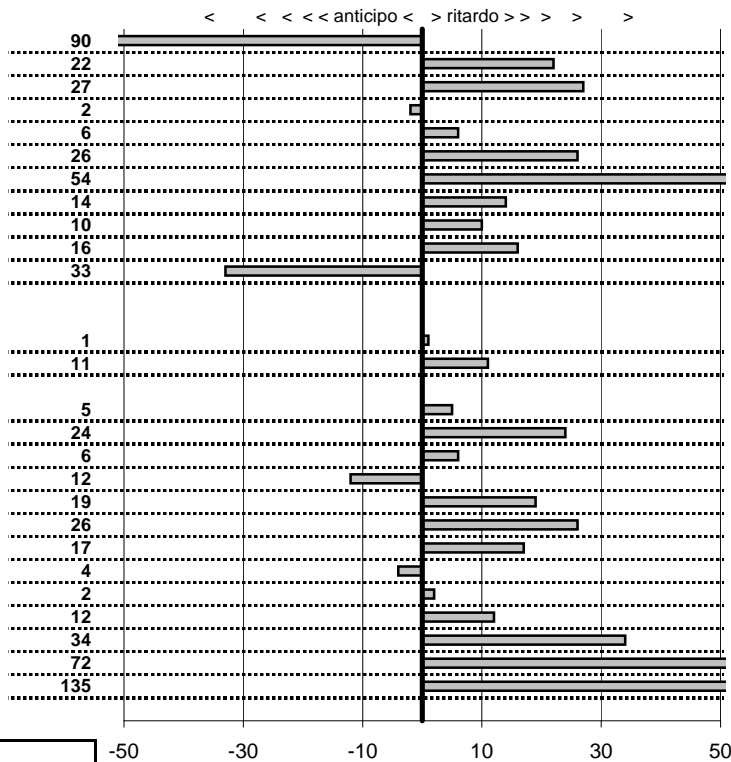

PC14-CAMPO STELLA	0:00:06,00	15:43:49,79	15:43:55,80	0:00:06,01
PC15-VALLOLINA Discr	0:09:39,00	15:43:55,80	15:53:34,91	0:09:39,11

PC17-VALLOLINA Discr	0:00:08,00	15:53:40,91	15:53:48,96	0:00:08,05
PC18-VALLOLINA Discr	0:00:10,00	15:53:48,96	15:53:59,20	0:00:10,24
PC19-CASCIA	0:35:59,00	15:53:59,20	16:29:58,26	0:35:59,06
PC20-CASCIA	0:00:05,00	16:29:58,26	16:30:03,14	0:00:04,88
PC21-CASCIA	0:00:06,00	16:30:03,14	16:30:09,33	0:00:06,19
PC22-PIAZZALE S.S. 6i	0:19:19,00	16:30:09,33	16:49:28,59	0:19:19,26
PC23-PIAZZALE S.S. 6i	0:00:07,00	16:49:28,59	16:49:35,76	0:00:07,17
PC24-VECCHIO HOTEL	0:51:59,00	16:49:35,76	17:41:34,72	0:51:58,96
PC25-VECCHIO HOTEL	0:00:08,00	17:41:34,72	17:41:42,74	0:00:08,02
PC26-VECCHIO HOTEL	0:00:06,00	17:41:42,74	17:41:48,86	0:00:06,12
PC27-VECCHIO HOTEL	0:00:09,00	17:41:48,86	17:41:58,20	0:00:09,34
PC28-VECCHIO HOTEL	0:00:05,00	17:41:58,20	17:42:03,92	0:00:05,72
PC29-SELVAROTOND/	0:04:45,00	17:42:03,92	17:46:50,27	0:04:46,35

Elaborazione dati a cura di CRONOVITERBO